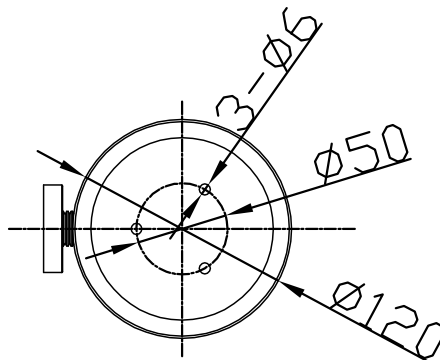

JEE-O soho soap dish specifications

Note:
UV radiation and extreme temperature
can affect the color and structure of the
JEE-O soho wall surface.

Article code:

701-0090 (RAW version)
● Brushed stainless steel - **RAW**

701-0092
● Hammercoated black matt

Dimension package:
Total weight:
Package weight:

L13 x B13 x H9 cm
0.37 kg
0.05 kg

2 year warranty

Material:
Coating:

Stainless Steel r304
hammercoat black (1.5) Electro powder spray