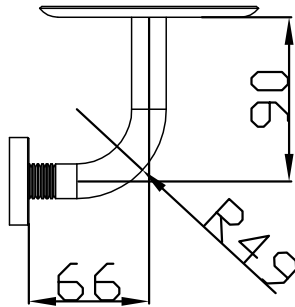

JEE-O soho soap dish specifications

Note:
UV radiation and extreme temperature
can affect the color and structure of the
JEE-O soho wall surface.

Article code:

701-0090 (RAW version)
● Brushed stainless steel - **RAW**

701-0092
● Hammercoated black matt

Dimension package:
Total weight:
Package weight:

L13 x B13 x H9 cm
0.37 kg
0.05 kg

2 year warranty

Material:
Coating:

Stainless Steel r304
hammercoat black (1.5) Electro powder spray