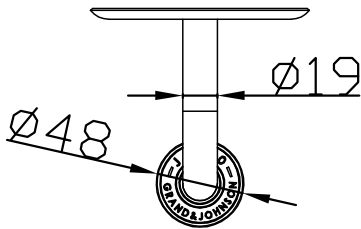

JEE-O soho soap dish specifications

Note:
UV radiation and extreme temperature
can affect the color and structure of the
JEE-O soho wall surface.

Article code:

701-0090 (RAW version)
● Brushed stainless steel - **RAW**

701-0092
● Hammercoated black matt

Dimension package:
Total weight:
Package weight:

L13 x B13 x H9 cm
0.37 kg
0.05 kg

2 year warranty

Material:
Coating:

Stainless Steel r304
hammercoat black (1.5) Electro powder spray