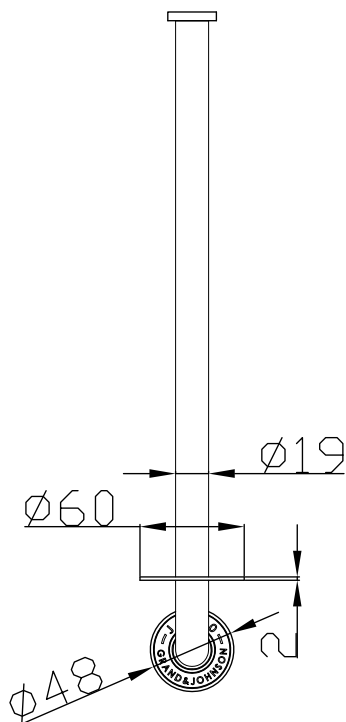

JEE-O soho spare roll holder specifications

Note:
UV radiation and extreme temperature
can affect the color and structure of the
JEE-O soho wall surface.

Article code:

701-0020

● Brushed stainless steel - **RAW**

701-0022

● Hammercoated black matt

Material:
Coating:

Stainless Steel r304
1.5 Electro powder spray

Cleaning:

soapwater or alcohol

Dimension package:
Total weight:
Package weight:

L42 x B14 x H9 cm
0,49 kg
0,11 kg