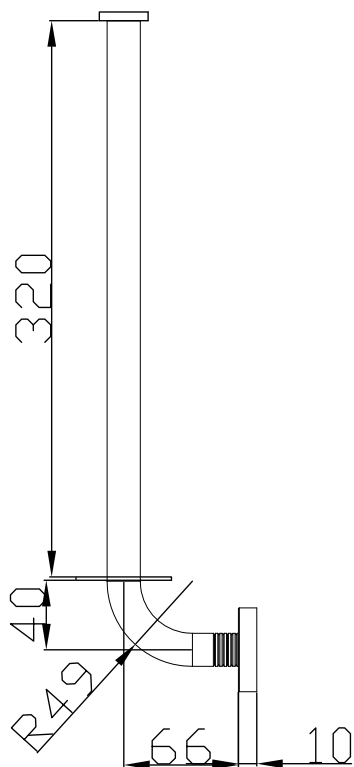

JEE-O soho spare roll holder specifications

Note:
UV radiation and extreme temperature
can affect the color and structure of the
JEE-O soho wall surface.

Article code:

701-0020

● Brushed stainless steel - **RAW**

701-0022

● Hammercoated black matt

Material:
Coating:

Stainless Steel r304
1.5 Electro powder spray

Cleaning:

soapwater or alcohol

Dimension package:
Total weight:
Package weight:

L42 x B14 x H9 cm
0,49 kg
0,11 kg