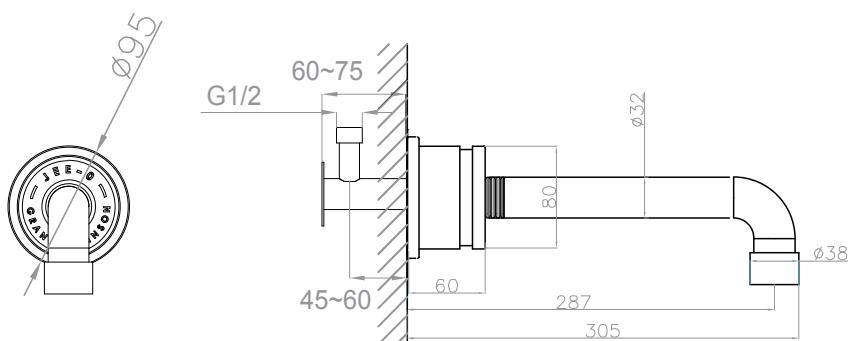

JEE-O soho spout long specifications

Note:
UV radiation and extreme temperature can affect the color and structure of the JEE-O soho spout long surface.

Article code:

700-3900

● Brushed stainless steel - **RAW**

700-3902

● Hammercoated black matt

Material:
Coating:

Stainless Steel r304
1.5 Electro powder spray

Cleaning:

cleaning vinegar or alcohol

Connection:
Thread:

G ½" (Ø15mm / 0.6")
British Standard Pipe (BSP)

Dimension package:
Total weight:
Package weight:

L 44 x W 27 x H 13.5 cm
1.95 kg
0,7 kg

2 year warranty

HS code:
Approvals:

84818011