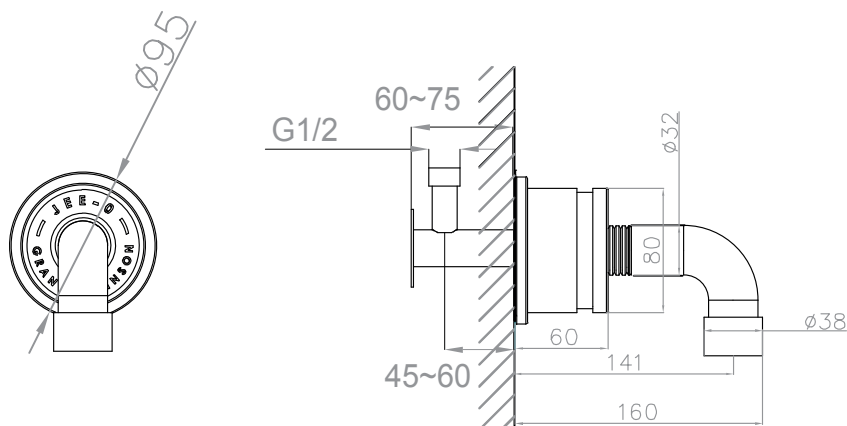

JEE-O soho spout short specifications

Note:
UV radiation and extreme temperature
can affect the color and structure of the
JEE-O soho spout short surface.

Article code:

700-3910

● Brushed stainless steel - **RAW**

700-3912

● Hammercoated black matt

Material:
Coating:

Stainless Steel r304
1.5 Electro powder spray

Cleaning:

cleaning vinegar or alcohol

Connection:
Thread:

G ½" (ø15mm / 0.6")
British Standard Pipe (BSP)

Dimension package:
Total weight:
Package weight:

L 27,5 x W 19 x H 14 cm
1.77 kg
0.47 kg

2 year warranty

HS code:

84818011