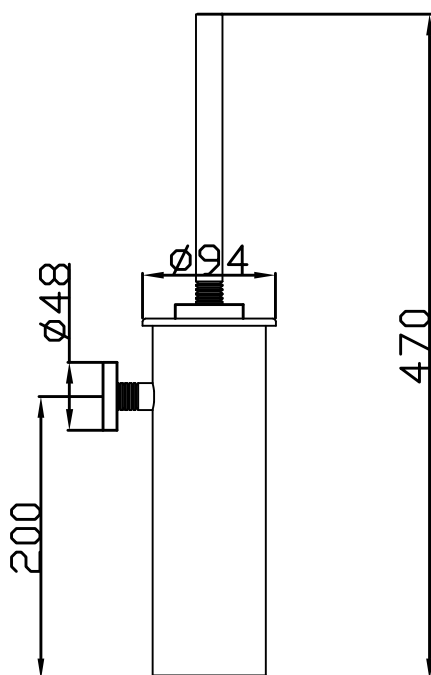

JEE-O soho toilet brush specifications

Note:
UV radiation and extreme temperature
can affect the color and structure of the
JEE-O soho wall surface.

Article code:

701-0030

● Brushed stainless steel - **RAW**

701-0032

● Hammercoated black matt

Material:
Coating:

Stainless Steel r304
1.5 Electro powder spray

Cleaning:

cleaning vinegar or alcohol

Dimension package:
Total weight:
Package weight:

L48,5 x B13 x H10 cm
1,36 kg
0,06 kg

2 year warranty

HS code:

73249000