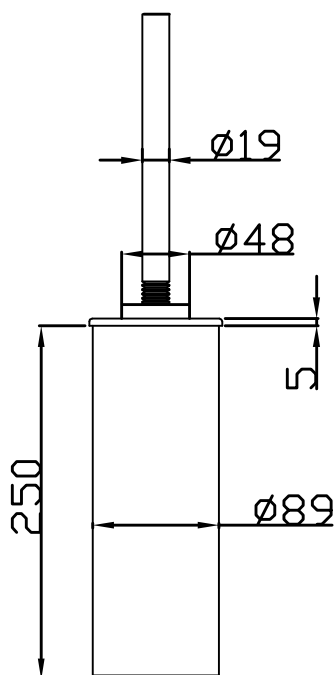

JEE-O soho toilet brush specifications

Note:
UV radiation and extreme temperature
can affect the color and structure of the
JEE-O soho wall surface.

Article code:

701-0030

● Brushed stainless steel - **RAW**

701-0032

● Hammercoated black matt

Material:
Coating:

Stainless Steel r304
1.5 Electro powder spray

Cleaning:

cleaning vinegar or alcohol

Dimension package:
Total weight:
Package weight:

L48,5 x B13 x H10 cm
1,36 kg
0,06 kg