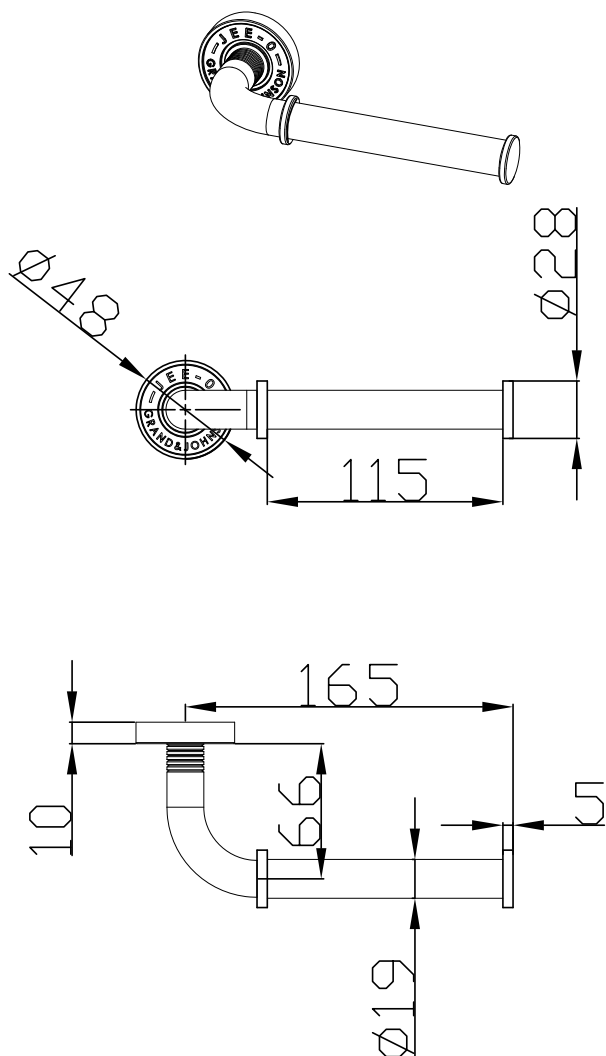

JEE-O soho toilet roll holder specifications

Note:
UV radiation and extreme temperature
can affect the color and structure of the
JEE-O soho wall surface.

Article code:

701-0010

● Brushed stainless steel - **RAW**

701-0012

● Hammercoated black matt

Material:
Coating:

Stainless Steel r304
1.5 Electro powder spray

Cleaning:

cleaning vinegar or alcohol

Dimension package:
Total weight:
Package weight:

L21 x B10 x H5,5 cm
0.31 kg
0.07 kg

2 year warranty

HS code:

73249000