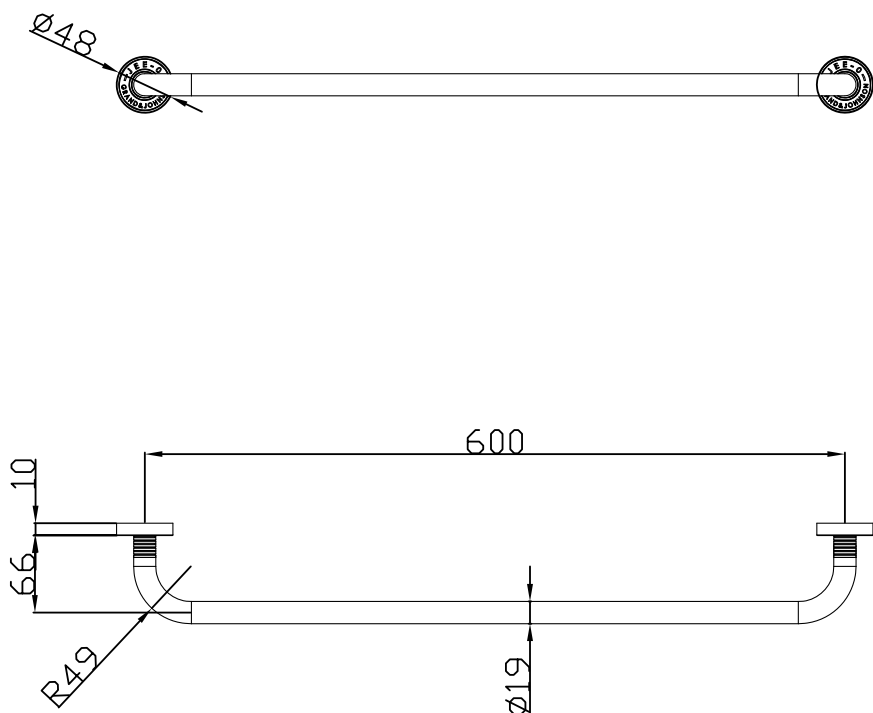

JEE-O soho towel holder specifications

Note:
UV radiation and extreme temperature
can affect the color and structure of the
JEE-O soho wall surface.

Article code:

701-0060

● Brushed stainless steel - **RAW**

701-0062

● Hammercoated black matt

Material:
Coating:

Stainless Steel r304
1.5 Electro powder spray

Cleaning:

cleaning vinegar or alcohol

Dimension package:
Total weight:
Package weight:

L68 x B9,5 x H6 cm
0,71 kg
0,14 kg