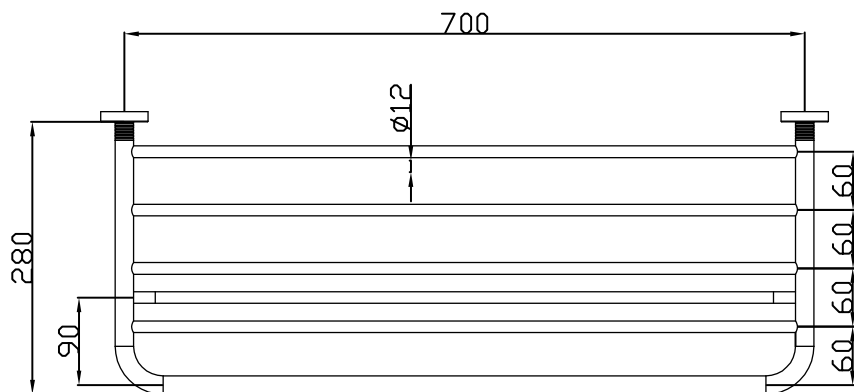

JEE-O soho towel rack specifications

Note:
UV radiation and extreme temperature
can affect the color and structure of the
JEE-O soho wall surface.

Article code:

701-0070

● Brushed stainless steel - **RAW**

701-0072

● Hammercoated black matt

Material:
Coating:

Stainless Steel r304
1.5 Electro powder spray

Cleaning:

cleaning vinegar or alcohol

Dimension package:
Total weight:
Package weight:

L76 x B30 x H12,5 cm
2,45 kg
0,46 kg