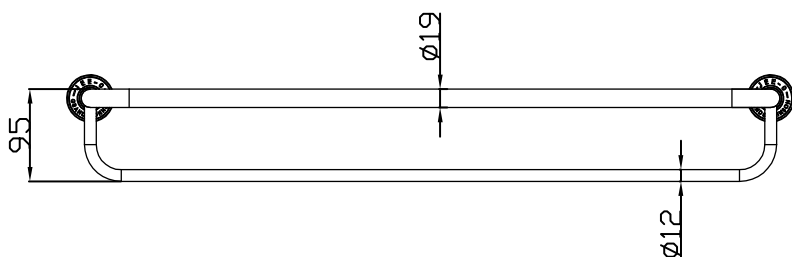

JEE-O soho towel rack specifications

Note:
UV radiation and extreme temperature
can affect the color and structure of the
JEE-O soho wall surface.

Article code:

701-0070

● Brushed stainless steel - **RAW**

701-0072

● Hammercoated black matt

Material:
Coating:

Stainless Steel r304
1.5 Electro powder spray

Cleaning:

cleaning vinegar or alcohol

Dimension package:
Total weight:
Package weight:

L76 x B30 x H12,5 cm
2,45 kg
0,46 kg