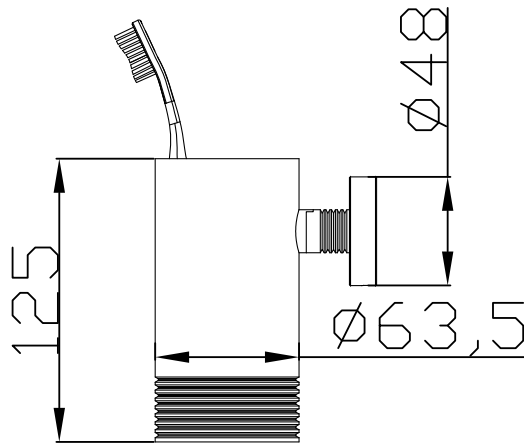

JEE-O soho wall cup specifications

Note:
UV radiation and extreme temperature
can affect the color and structure of the
JEE-O soho wall surface.

Article code:

701-0130

● Brushed stainless steel - **RAW**

701-0132

● Hammercoated black matt

Material:

Stainless Steel r304

Coating:

1.5 Electro powder spray

Cleaning:

cleaning vinigar or alcohol

Dimension package:

L 18 x W 7.5 x H 7.5 cm

Total weight:

0.494 kg

Package weight:

0.054 kg

2 year warranty

HS code:

73249000