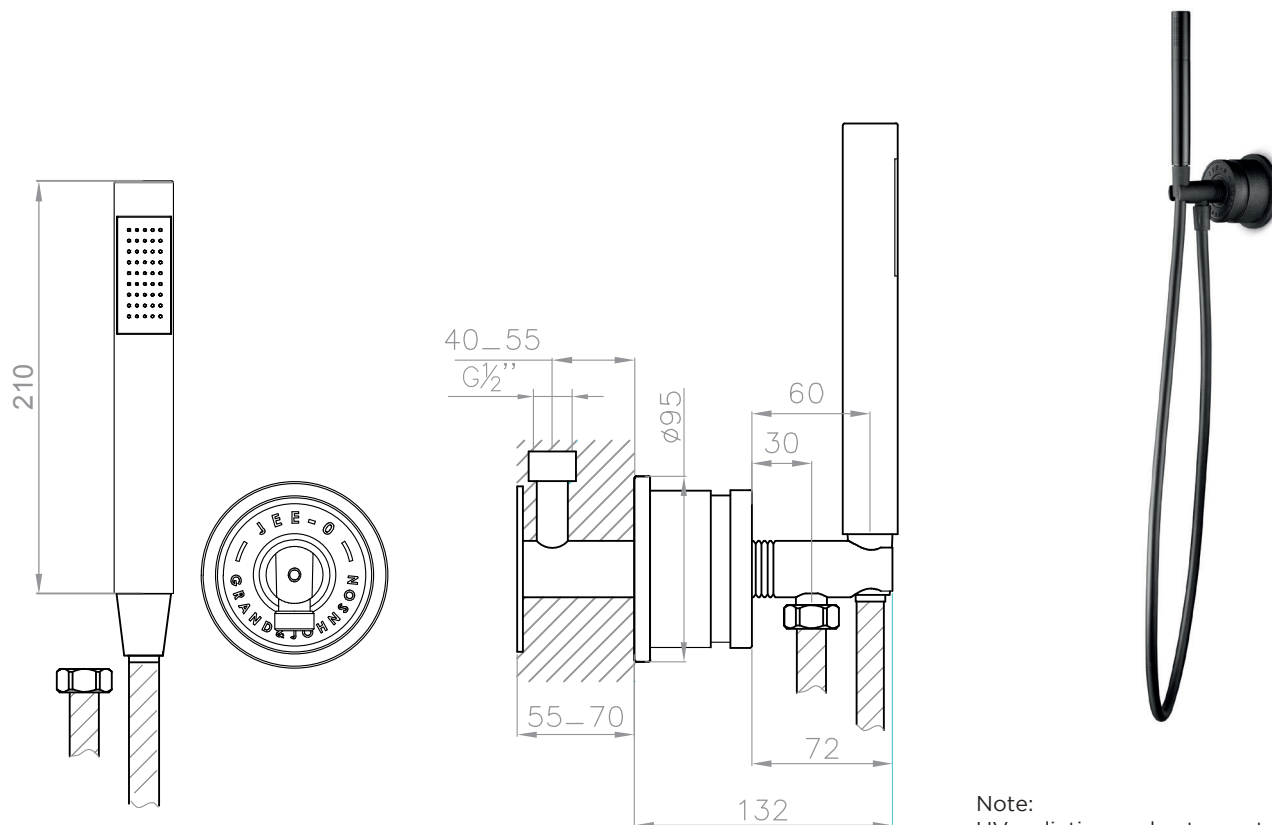

JEE-O soho wall hand shower specifications

Note:
UV radiation and extreme temperature
can affect the color and structure of the
JEE-O soho wall hand shower surface.

Article code:

700-6910

● Brushed stainless steel - **RAW**

700-6912

● Hammercoated black matt

Material:
Coating:

Stainless Steel r304
hammercoat black (1.5) Electro powder spray

Flexhose:

150 cm length

Cleaning:

cleaning vinegar or alcohol

Connection:
Thread:

G 1/2" (ø15mm / 0.6")
British Standard Pipe (BSP)

Dimension package:
Total weight:
Package weight:

L 48 x W 20 x H 14 cm
2.8 kg
0.3 kg

2 year warranty

HS code:

84818011