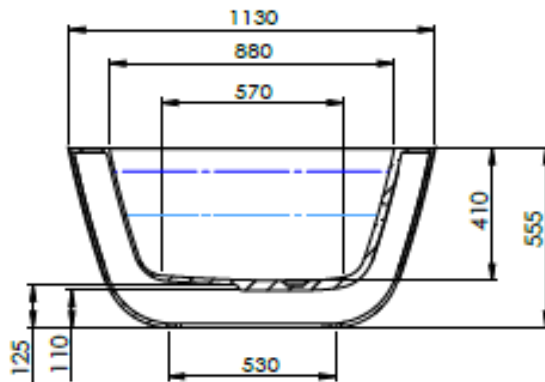

JEE-O acanthus bath specifications

Article code:

SBM033

White DADOquartz

Dimensions:

L 185.5 x W 113 x H 55.6 cm

Bathtub rim:

12cm

Net weight:

130kg

Water capacity:

275L

Material:

DADOquartz - Scratch & abrasion resistant

Note: cast products are subject to size variation of +/- 5 %

Waste diameter:

50mm

Dimension package:

L 192 x W 119 x H 73 cm

Package weight:

50kg

UV stability:

6 / BSEN438

25 year warranty