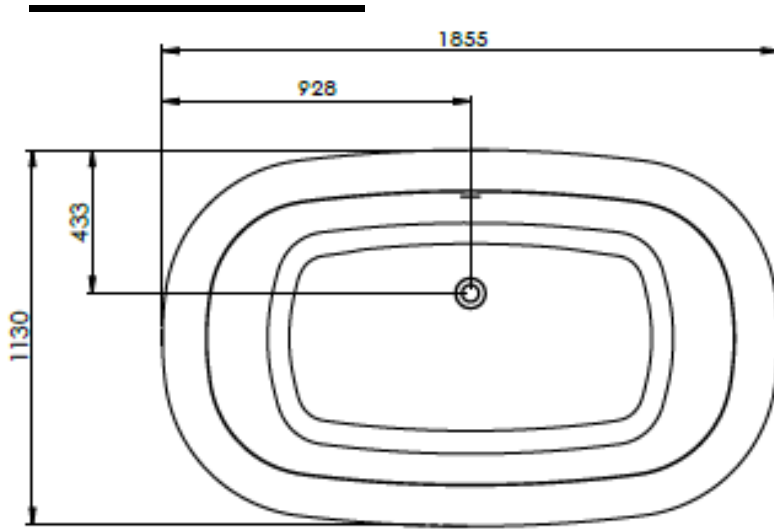

JEE-O acanthus bath specifications

Article code:

SBM033

White DADOquartz

Dimensions:

L 185.5 x W 113 x H 55.6 cm

Bathtub rim:

12cm

Net weight:

130kg

Water capacity:

275L

Material:

DADOquartz - Scratch & abrasion resistant

Note: cast products are subject to size variation of +/- 5 %

Waste diameter:

50mm

Dimension package:

L 192 x W 119 x H 73 cm

Package weight:

50kg

UV stability:

6 / BSEN438

25 year warranty