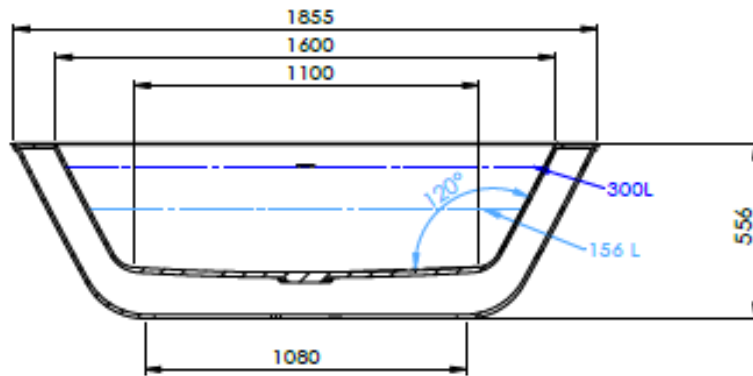

JEE-O acanthus bath specifications

Article code:

SBM033

White DADOquartz

Dimensions:

L 185.5 x W 113 x H 55.6 cm

Bathtub rim:

12cm

Net weight:

130kg

Water capacity:

275L

Material:

DADOquartz - Scratch & abrasion resistant

Note: cast products are subject to size variation of +/- 5 %

Waste diameter:

50mm

Dimension package:

L 192 x W 119 x H 73 cm

Package weight:

50kg

UV stability:

6 / BSEN438

25 year warranty