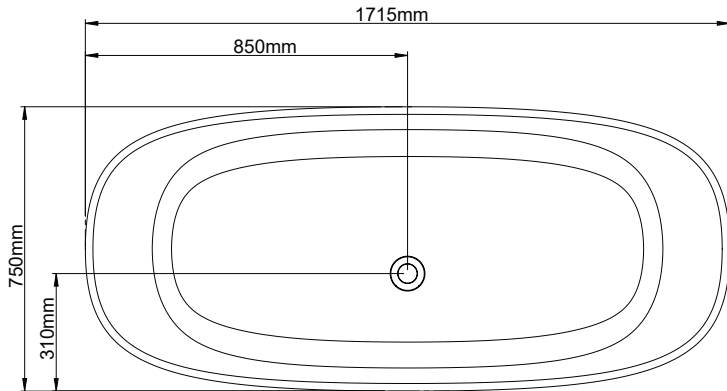

JEE-O amsterdam bath specifications

Article code:

SBM060

● White DADOquartz

SBM060 - black RAL 9005

● Spray painted matt outside

Material:
Coating:

DADOquartz - Scratch & abrasion resistant
Spray painted matt outside

Waste diameter:

50mm

Dimensions:

L 171.5 x W 75 x H 50 cm

Bathtub rim:

2 cm

Net weight:

80kg

Water capacity:

250L

Note: cast products are subject to size variation of +/- 5 %

Dimension package:

L 180 x W 85 x H 70 cm

Package weight:

50kg

UV stability: