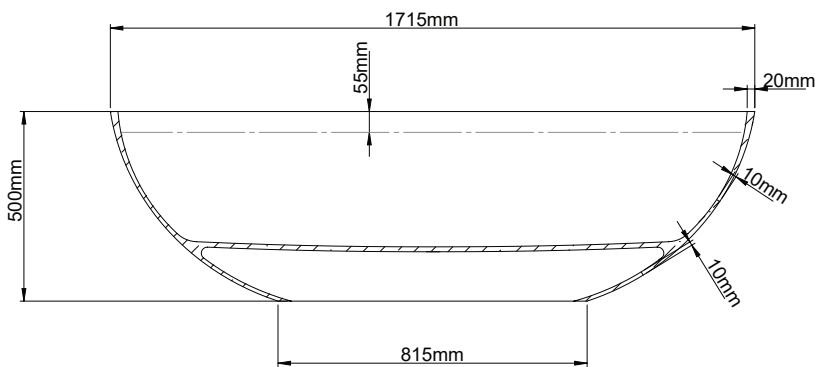

JEE-O amsterdam bath specifications

Article code:

SBM060

● White DADOquartz

SBM060 - black RAL 9005

● Spray painted matt outside

Material:
Coating:

DADOquartz - Scratch & abrasion resistant
Spray painted matt outside

Waste diameter:

50mm

Dimensions:

L 171.5 x W 75 x H 50 cm

Bathtub rim:

2 cm

Net weight:

80kg

Water capacity:

250L

Note: cast products are subject to size variation of +/- 5 %

Dimension package:

L 180 x W 85 x H 70 cm

Package weight:

50kg

UV stability:

6 / BSEN438

25 year warranty

HS code:

68109900

European Standard:

NEN-EN 14516-2015