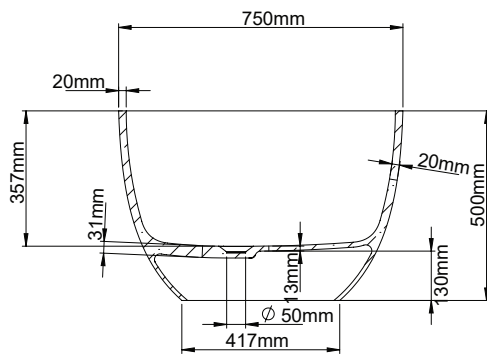

JEE-O amsterdam bath specifications

Article code:

SBM060

● White DADOquartz

SBM060 - black RAL 9005

● Spray painted matt outside

Material:
Coating:

DADOquartz - Scratch & abrasion resistant
Spray painted matt outside

Waste diameter:

50mm

Dimensions:

L 171.5 x W 75 x H 50 cm

Bathtub rim:

2 cm

Net weight:

80kg

Water capacity:

250L

Note: cast products are subject to size variation of +/- 5 %

Dimension package:

L 180 x W 85 x H 70 cm

Package weight:

50kg

UV stability:

6 / BSEN438

25 year warranty

HS code:

68109900

European Standard:

NEN-EN 14516-2015