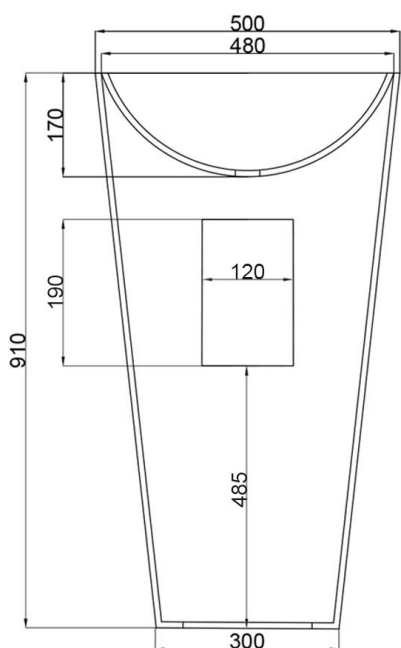

# JEE-O anelli basin specifications

Article code:

**SWMBAS37**

White DADOquartz

Material:

DADOquartz - Scratch & abrasion resistant

Waste diameter:

40mm

Dimensions:

L 50 x W 50 x H 91 cm

Basin rim:

3 cm

Net weight:

25kg

Note: cast products are subject to size variation of +/-5 %

Dimension package:

L 58 x W 58 x H 94 cm

Package weight:

5kg

UV stability:

6 / BSEN438

25 year warranty

HS code:

68109900