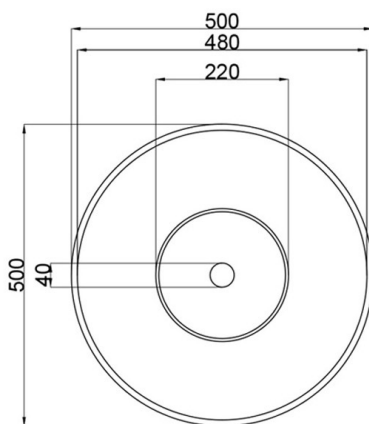

# JEE-O anelli basin specifications

Article code:

**SWMBAS37**

White DADOquartz

Material:

DADOquartz - Scratch & abrasion resistant

Waste diameter:

40mm

Dimensions:

L 50 x W 50 x H 91 cm

Basin rim:

3 cm

Net weight:

25kg

Note: cast products are subject to size variation of +/-5 %

Dimension package:

L 58 x W 58 x H 94 cm

Package weight:

5kg

UV stability:

6 / BSEN438

25 year warranty

HS code:

68109900