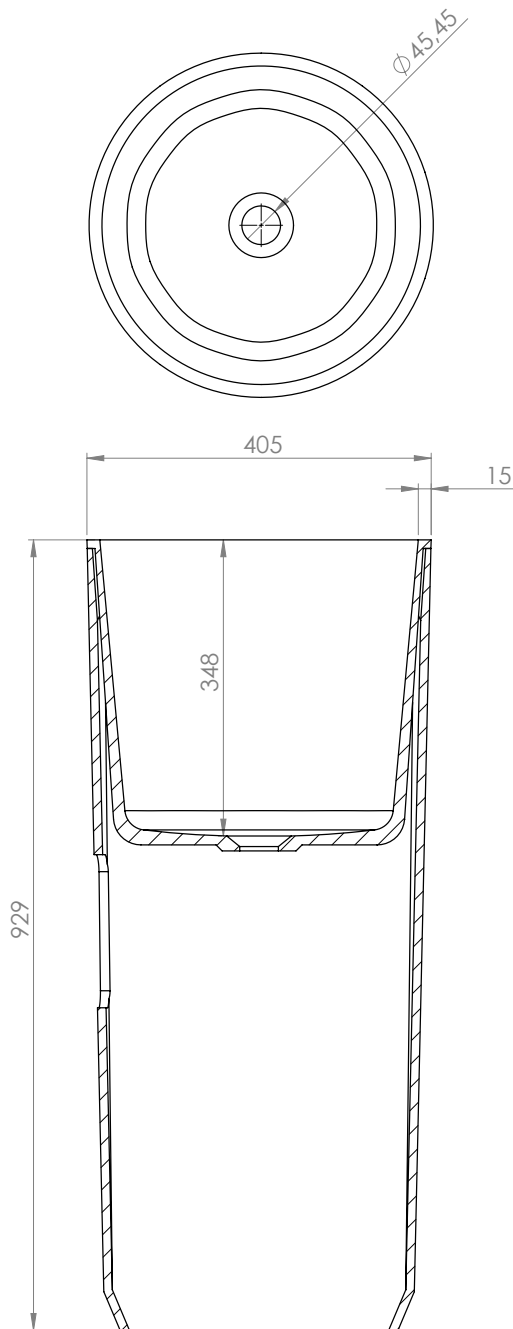

JEE-O bloom basin high specifications

Article code: **SWMBAS83**
● White DADOquartz
Material: DADOquartz - Scratch & abrasion resistant
Waste diameter: 45 mm

Dimensions: L 40,5 x W 40,5 x H 92,9 cm
Basin rim: 1,5 cm
Net weight: 27 kg

Note: cast products are subject to size variation of +/- 5 %

Dimension package: L 50 x W 50 x H 107 cm
Package weight: 1 kg

UV stability: 6 / BSEN438

25 year warranty

HS code: 68109900
European Standard: NEN-EN 14516-2015