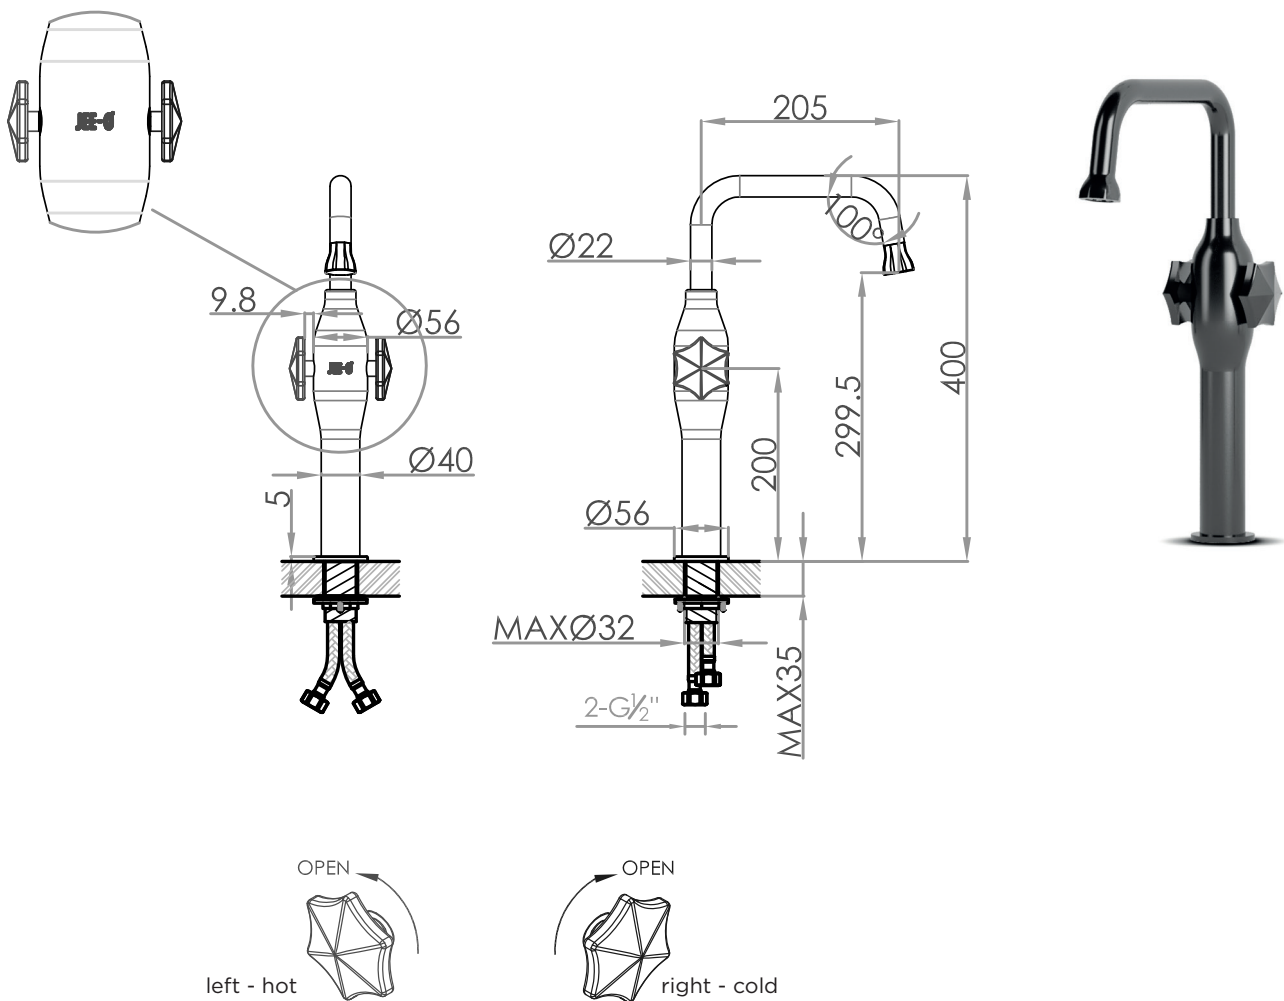

JEE-O bloom basin/kitchen mixer specifications

Article code:

600-1756

● PVD coating gun metal

Material:
Coating:

Stainless Steel r304
Physical Vapor Deposition

Cartridges:

Available soon

Cleaning:

Cleaning vinegar or alcohol

Flow at water of 38°C / 100,4°F:

11L p/m at 3bar pressure

Connection:

2 x G 1/2" (Ø15mm / 0.6")
nylon^(out)/epdm⁽ⁱⁿ⁾ flexhose
with brass swivel
British Standard Pipe (BSP)

Thread:

Dimension package:
Total weight:
Package weight:

L 54 x W 34 x H 11 cm
2.37 kg
0.584 kg

2 year warranty