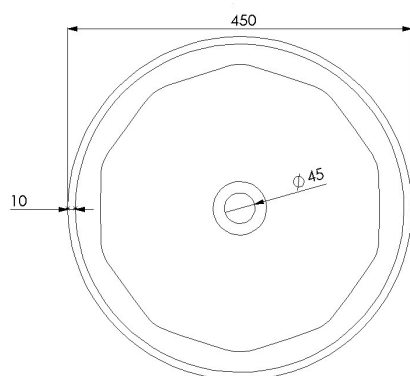

JEE-O bloom basin low specifications

Article code: **SWMBAS80**
White DADOquartz

Material: DADOquartz - Scratch & abrasion resistant

Waste diameter: 45 mm

Dimensions: L 45 x W 45 x H 14,5 cm
Basin rim: 1 cm
Net weight: 7.5 kg

Note: cast products are subject to size variation of +/-5 %

Dimension package: L 50 x W 50 x H 18 cm
Package weight: 1 kg

UV stability: 6 / BSEN438

25 year warranty

HS code: 68109900
European Standard: NEN-EN 14516-2015