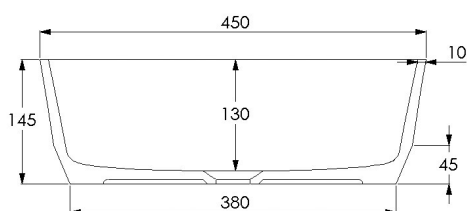

JEE-O bloom basin low specifications

Article code: **SWMBAS80**
White DADOquartz

Material: DADOquartz - Scratch & abrasion resistant

Waste diameter: 45 mm

Dimensions: L 45 x W 45 x H 14,5 cm
Basin rim: 1 cm
Net weight: 7.5 kg

Note: cast products are subject to size variation of +/-5 %

Dimension package: L 50 x W 50 x H 18 cm
Package weight: 1 kg

UV stability: 6 / BSEN438

25 year warranty

HS code: 68109900
European Standard: NEN-EN 14516-2015