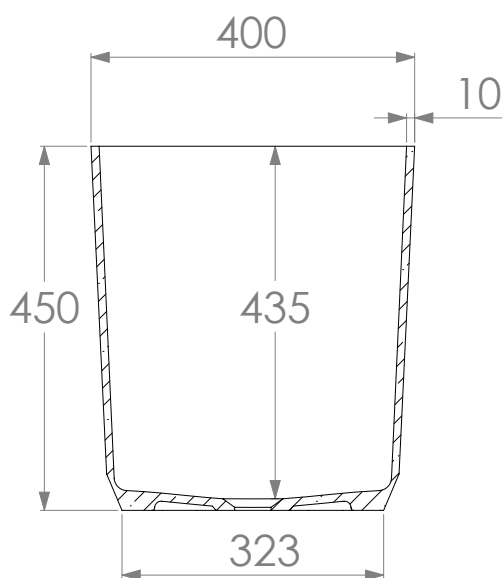

# JEE-O bloom basin specifications

Article code: **SWMBAS82**  
● White DADOquartz  
Material: DADOquartz - Scratch & abrasion resistant  
Waste diameter: 45 mm

Dimensions: L 40 x W 40 x H 45 cm  
Basin rim: 1 cm  
Net weight: 12 kg

Note: cast products are subject to size variation of +/- 5 %

Dimension package: L 49 x W 49 x H 49 cm  
Package weight: 3 kg

UV stability: 6 / BSEN438

25 year warranty

HS code: 68109900  
European Standard: NEN-EN 14516-2015