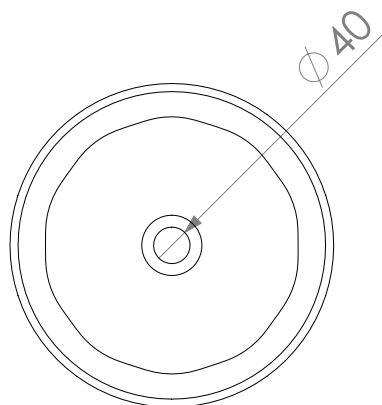

# JEE-O bloom basin specifications

Article code: **SWMBAS82**  
● White DADOquartz  
Material: DADOquartz - Scratch & abrasion resistant  
Waste diameter: 45 mm

Dimensions: L 40 x W 40 x H 45 cm  
Basin rim: 1 cm  
Net weight: 12 kg

Note: cast products are subject to size variation of +/- 5 %

Dimension package: L 49 x W 49 x H 49 cm  
Package weight: 3 kg

UV stability: 6 / BSEN438

25 year warranty

HS code: 68109900  
European Standard: NEN-EN 14516-2015