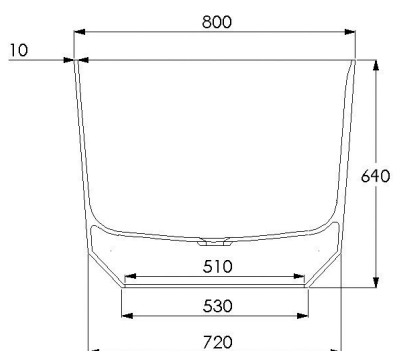

JEE-O bloom bath specifications

Article code:

SBM074

White DADOquartz

Material:

DADOquartz - Scratch & abrasion resistant

Waste diameter:

50 mm

Dimensions:

L 165 x W 80 x H 64 cm

Bathtub rim:

1 cm

Net weight:

103 kg

Water capacity:

430 L

Note: cast products are subject to size variation of +/- 5 %

Dimension package:

L 170 x W 85 x H 79 cm

Package weight:

50 kg

UV stability:

6 / BSEN438

25 year warranty