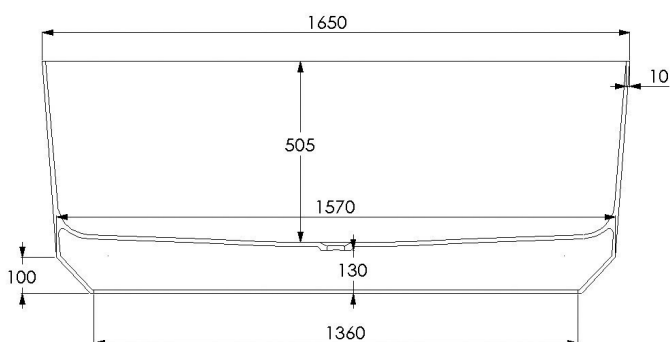

JEE-O bloom bath specifications

Article code:

SBM074

White DADOquartz

Material:

DADOquartz - Scratch & abrasion resistant

Waste diameter:

50 mm

Dimensions:

L 165 x W 80 x H 64 cm

Bathtub rim:

1 cm

Net weight:

103 kg

Water capacity:

430 L

Note: cast products are subject to size variation of +/- 5 %

Dimension package:

L 170 x W 85 x H 79 cm

Package weight:

50 kg

UV stability:

6 / BSEN438

25 year warranty