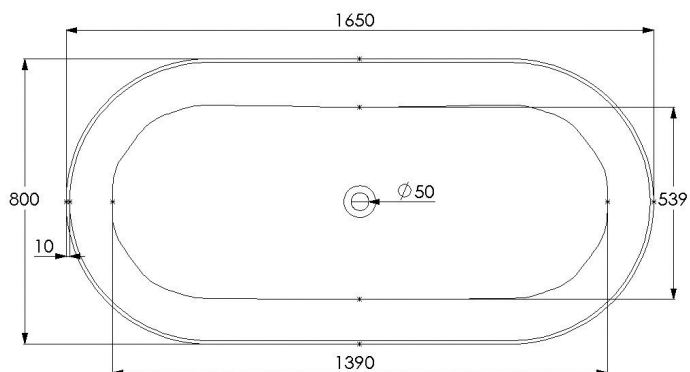

JEE-O bloom bath specifications

Article code:

SBM074

White DADOquartz

Material:

DADOquartz - Scratch & abrasion resistant

Waste diameter:

50 mm

Dimensions:

L 165 x W 80 x H 64 cm

Bathtub rim:

1 cm

Net weight:

103 kg

Water capacity:

430 L

Note: cast products are subject to size variation of +/- 5 %

Dimension package:

L 170 x W 85 x H 79 cm

Package weight:

50 kg

UV stability:

6 / BSEN438

25 year warranty