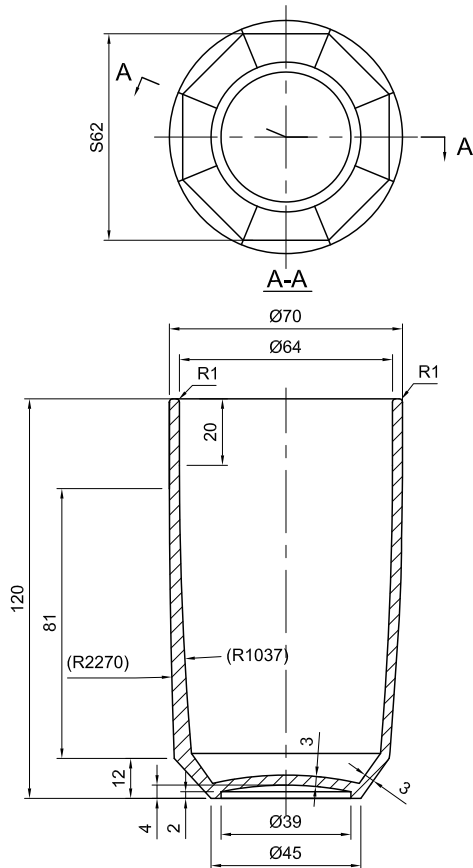

JEE-O bloom cup high specifications

Article code:

601-0137
ceramic white

Material:

Ceramics

Cleaning:

Soap water

Dimension package: