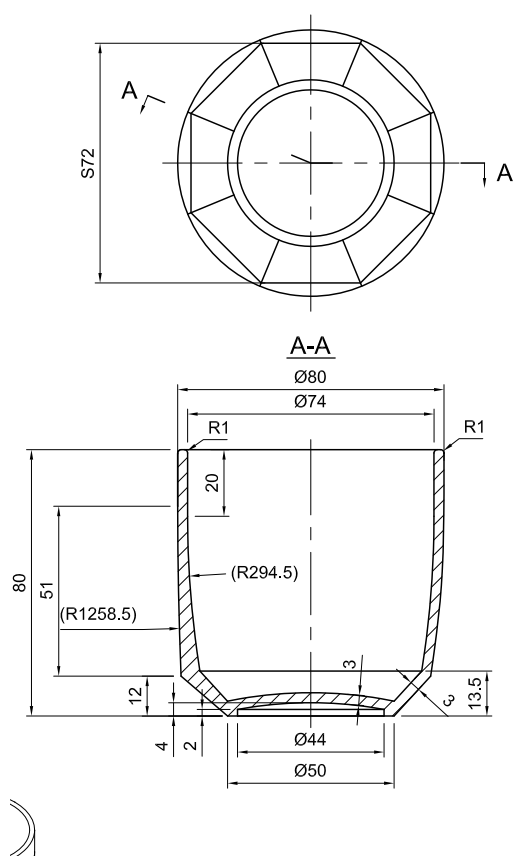

# JEE-O bloom cup low specifications

Article code:

**601-0147**  
body - ceramic white

Material:

Ceramics

Cleaning:

Soap water

Dimension package: