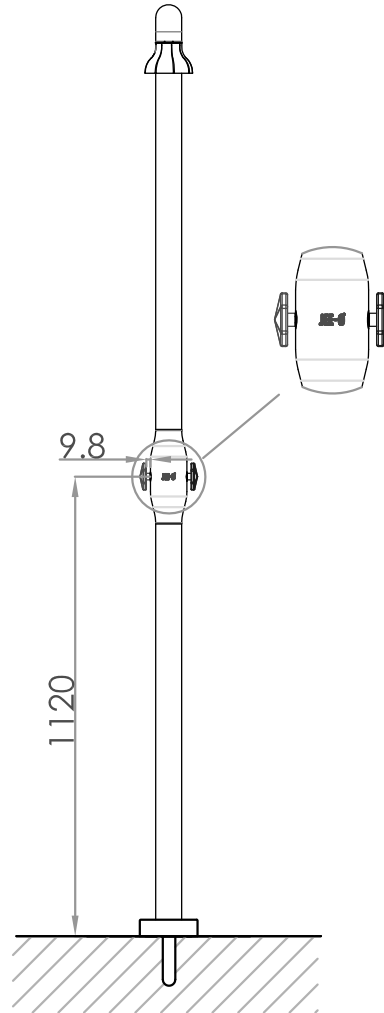

JEE-O bloom shower 01 specifications

Article code: **600-6106**
 ● PVD coating gun metal
 Material: Stainless Steel r304
 Coating: Physical Vapor Deposition
 Cartridges: Available soon
 Cleaning: Cleaning vinegar or alcohol
 Flow at water of 38°C / 100,4°F: 11l p/m at 3bar presure

Connection: 2 x G 1/2" (Ø15mm / 0.6")
 nylon^(out)/epdm⁽ⁱⁿ⁾ flexhose
 with brass swivel
 British Standard Pipe (BSP)
 Thread:
 Dimension package: L 151 x W 61 x H 21 cm
 Total weight: 13.1 kg
 Package weight: 0.36 kg
 Placing on a water-tight floor
 2 year warranty