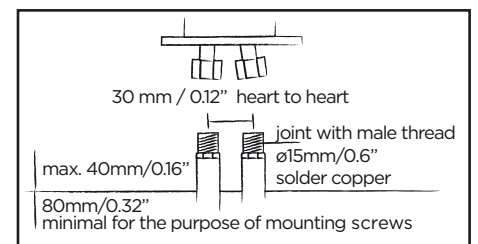

JEE-O bloom shower 01 specifications

Article code: **600-6106**
 ● PVD coating gun metal
 Material: Stainless Steel r304
 Coating: Physical Vapor Deposition
 Cartridges: Available soon
 Cleaning: Cleaning vinegar or alcohol
 Flow at water of 38°C / 100,4°F: 11l p/m at 3bar presure

Connection: 2 x G 1/2" (Ø15mm / 0.6")
 nylon^(out)/epdm⁽ⁱⁿ⁾ flexhose
 with brass swivel
 British Standard Pipe (BSP)
 Thread:
 Dimension package: L 151 x W 61 x H 21 cm
 Total weight: 13.1 kg
 Package weight: 0.36 kg
 Placing on a water-tight floor
 2 year warranty