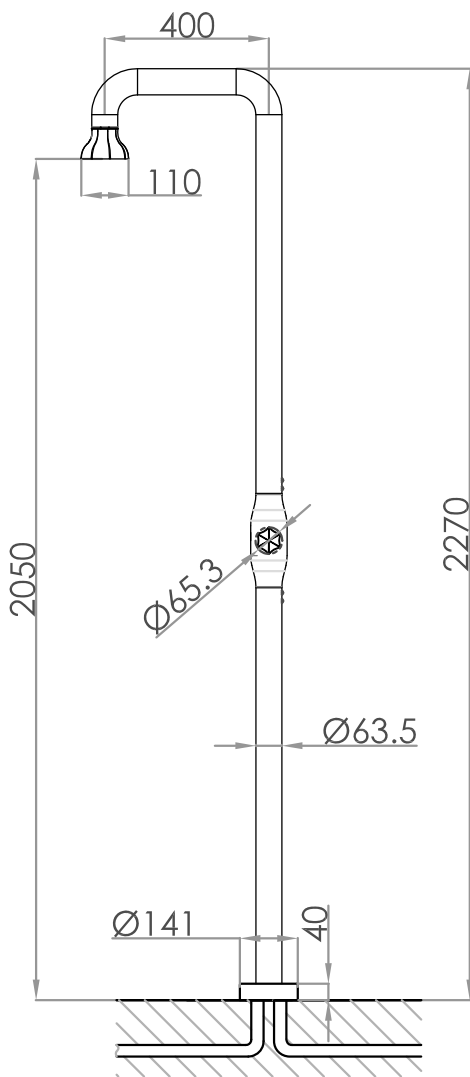

JEE-O bloom shower 01 specifications

Article code: **600-6106**
 ● PVD coating gun metal
 Material: Stainless Steel r304
 Coating: Physical Vapor Deposition
 Cartridges: Available soon
 Cleaning: Cleaning vinegar or alcohol
 Flow at water of 38°C / 100,4°F: 11l p/m at 3bar presure

Connection: 2 x G 1/2" (Ø15mm / 0.6")
 nylon^(out)/epdm⁽ⁱⁿ⁾ flexhose
 with brass swivel
 British Standard Pipe (BSP)
 Thread:
 Dimension package: L 151 x W 61 x H 21 cm
 Total weight: 13.1 kg
 Package weight: 0.36 kg
 Placing on a water-tight floor
 2 year warranty