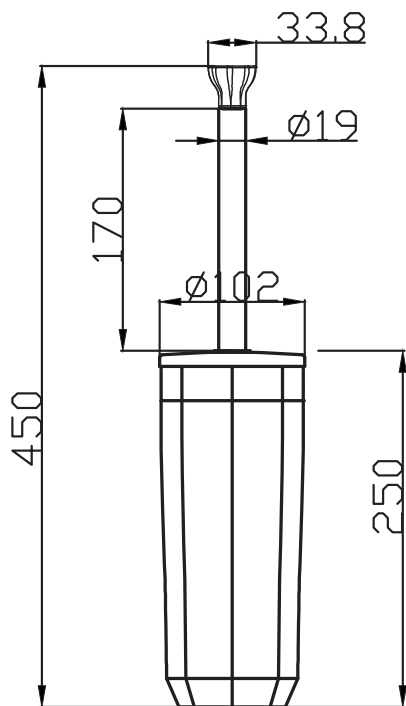

JEE-O bloom toilet brush specifications

Article code:

601-0036

● lit - PVD coating gun metal

● body - solide surface white

Material:

Stainless Steel r304
Solid surface

Coating:

Lit - physical Vapor Deposition

Cleaning:

Cleaning vinegar or alcohol

Dimension package:

Total weight:

Package weight:

Available soon

Available soon