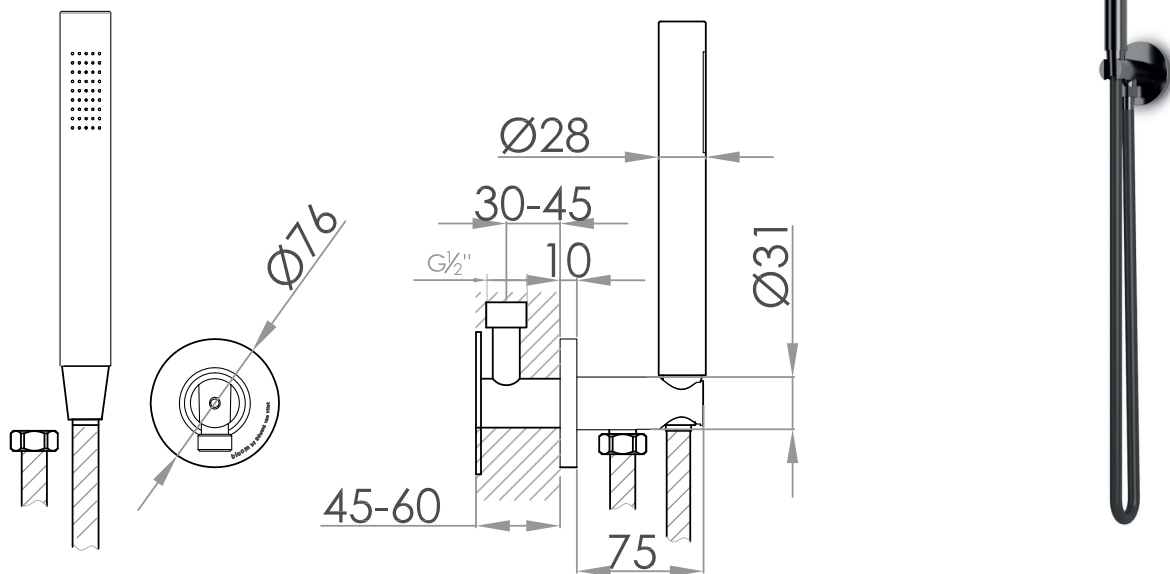

JEE-O bloom wall hand shower specifications

Article code:

600-6916

 PVD coating gun metal

Material:
Coating:

Stainless Steel r304
Physical Vapor Deposition

Cleaning:

Cleaning vinegar or alcohol

Flexhose:

150 cm length

Connection:

G 1/2" (Ø15mm / 0.6")
nylon^(out)/epdm⁽ⁱⁿ⁾ flexhose
with brass swivel
British Standard Pipe (BSP)

Thread:

Dimension package:
Total weight:
Package weight:

Available soon
Available soon
Available soon