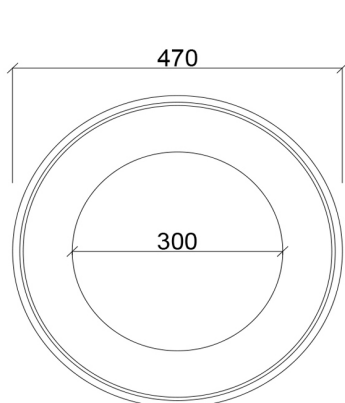

# JEE-O blue basin specifications

Article code:

**SWMBAS67**  
White DADOquartz

Material:

DADOquartz - Scratch & abrasion resistant

Waste diameter:

40mm

Dimensions:

L 47 x W 47 x H 45 cm

Basin rim:

1 cm

Net weight:

19kg

Note: cast products are subject to size variation of +/-5 %

Dimension package:

L 49 x W 49 x H 49 cm

Package weight:

1kg

UV stability:

6 / BSEN438

25 year warranty

HS code:

68109900

European Standard: