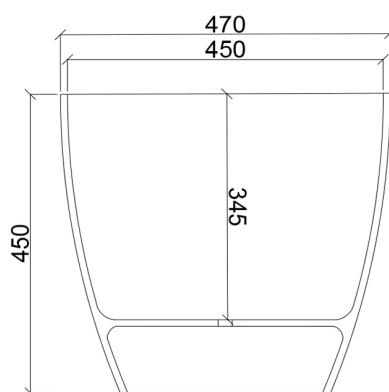

# JEE-O blue basin specifications

Article code:

**SWMBAS67**  
White DADOquartz

Material:

DADOquartz - Scratch & abrasion resistant

Waste diameter:

40mm

Dimensions:

L 47 x W 47 x H 45 cm

Basin rim:

1 cm

Net weight:

19kg

Note: cast products are subject to size variation of +/-5 %

Dimension package:

L 49 x W 49 x H 49 cm

Package weight:

1kg

UV stability:

6 / BSEN438

25 year warranty

HS code:

68109900

European Standard: