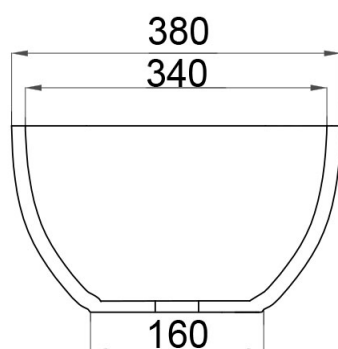

JEE-O elaine basin specifications

Article code:

SWMBAS57
White DADOquartz

Material:

DADOquartz - Scratch & abrasion resistant

Waste diameter:

40mm

Dimensions:

L 57 x W 38 x H 15 mm

Basin rim:

2 cm

Net weight:

15kg

Note: cast products are subject to size variation of +/- 5 %

Dimension package:

L 62 x W 44 x H 21 mm

Package weight:

5kg

UV stability:

6 / BSEN438

25 year warranty

HS code:

68109900

European Standard: