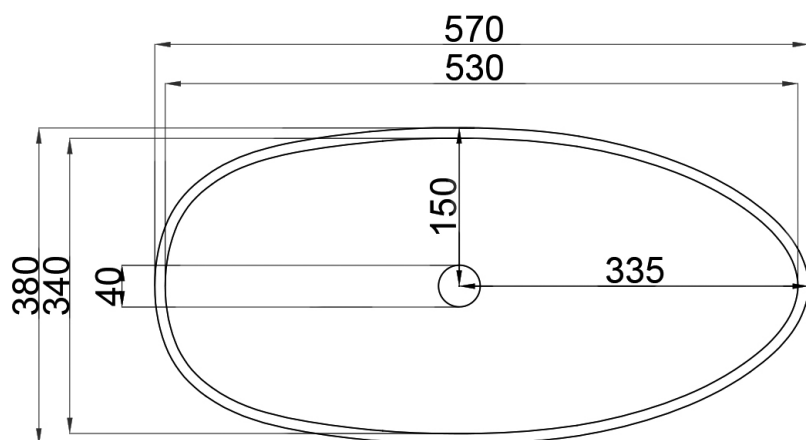

JEE-O elaine basin specifications

Article code:

SWMBAS57
White DADOquartz

Material:

DADOquartz - Scratch & abrasion resistant

Waste diameter:

40mm

Dimensions:

L 57 x W 38 x H 15 mm

Basin rim:

2 cm

Net weight:

15kg

Note: cast products are subject to size variation of +/- 5 %

Dimension package:

L 62 x W 44 x H 21 mm

Package weight:

5kg

UV stability:

6 / BSEN438

25 year warranty

HS code:

68109900

European Standard: