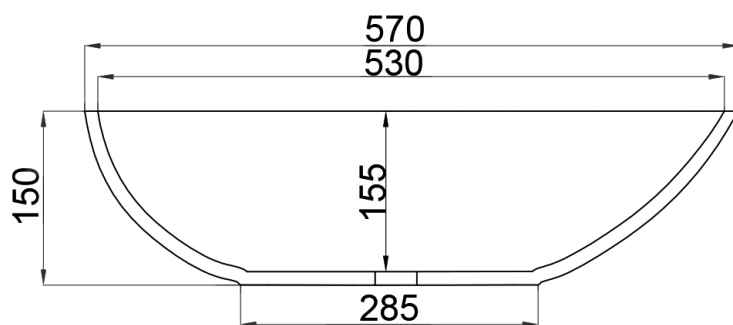

JEE-O elaine basin specifications

Article code:

SWMBAS57
White DADOquartz

Material:

DADOquartz - Scratch & abrasion resistant

Waste diameter:

40mm

Dimensions:

L 57 x W 38 x H 15 mm

Basin rim:

2 cm

Net weight:

15kg

Note: cast products are subject to size variation of +/- 5 %

Dimension package:

L 62 x W 44 x H 21 mm

Package weight:

5kg

UV stability:

6 / BSEN438

25 year warranty

HS code:

68109900

European Standard: