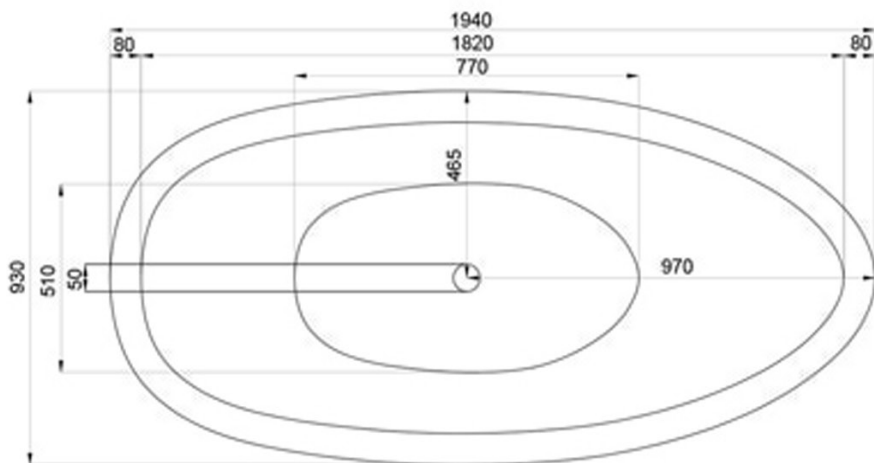

# JEE-O elaine bath specifications

Article code:

**SBM050**

White DADOquartz

Material:

DADOquartz - Scratch & abrasion resistant

Waste diameter:

50mm

Dimensions:

L 194 x W 93 x H 53 mm

Bathtub rim:

8 cm

Net weight:

100kg

Water capacity:

225L

Note: cast products are subject to size variation of +/-5 %

Dimension package:

L 204 x W 100 x H 66 cm

Package weight:

50kg

UV stability:

6 / BSEN438

25 year warranty