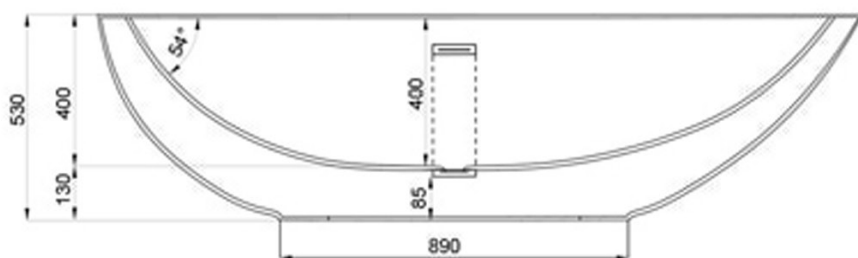

# JEE-O elaine bath specifications

Article code:

**SBM050**

White DADOquartz

Material:

DADOquartz - Scratch & abrasion resistant

Waste diameter:

50mm

Dimensions:

L 194 x W 93 x H 53 mm

Bathtub rim:

8 cm

Net weight:

100kg

Water capacity:

225L

Note: cast products are subject to size variation of +/-5 %

Dimension package:

L 204 x W 100 x H 66 cm

Package weight:

50kg

UV stability:

6 / BSEN438

25 year warranty