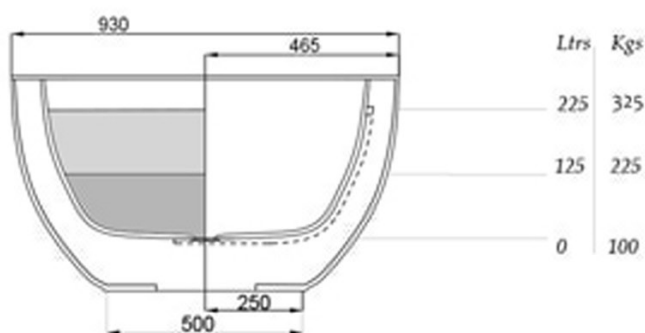

# JEE-O elaine bath specifications

Article code:

**SBM050**

White DADOquartz

Material:

DADOquartz - Scratch & abrasion resistant

Waste diameter:

50mm

Dimensions:

L 194 x W 93 x H 53 mm

Bathtub rim:

8 cm

Net weight:

100kg

Water capacity:

225L

Note: cast products are subject to size variation of +/-5 %

Dimension package:

L 204 x W 100 x H 66 cm

Package weight:

50kg

UV stability:

6 / BSEN438

25 year warranty