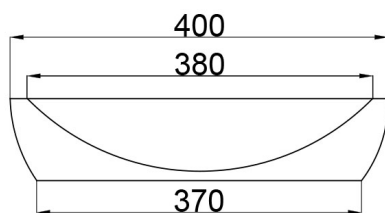

JEE-O maya basin specifications

Article code:

SWMBAS48
White DADOquartz

Material:

DADOquartz - Scratch & abrasion resistant

Waste diameter:

40mm

Dimensions:

L 70 x W 40 x H 9 cm

Basin rim:

1 cm

Net weight:

10kg

Note: cast products are subject to size variation of +/-5 %

Dimension package:

L 75 x W 45 x H 13 mm

Package weight:

5kg

UV stability:

6 / BSEN438

25 year warranty

HS code:

68109900

European Standard: