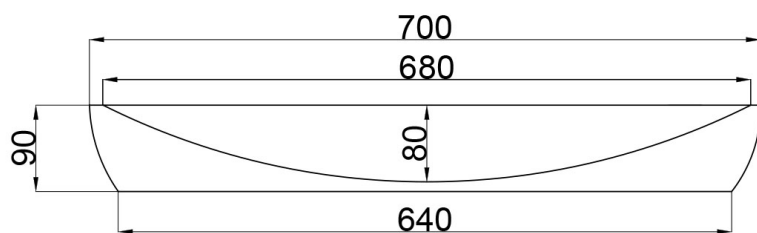

JEE-O maya basin specifications

Article code:

SWMBAS48
White DADOquartz

Material:

DADOquartz - Scratch & abrasion resistant

Waste diameter:

40mm

Dimensions:

L 70 x W 40 x H 9 cm

Basin rim:

1 cm

Net weight:

10kg

Note: cast products are subject to size variation of +/-5 %

Dimension package:

L 75 x W 45 x H 13 mm

Package weight:

5kg

UV stability:

6 / BSEN438

25 year warranty

HS code:

68109900

European Standard: