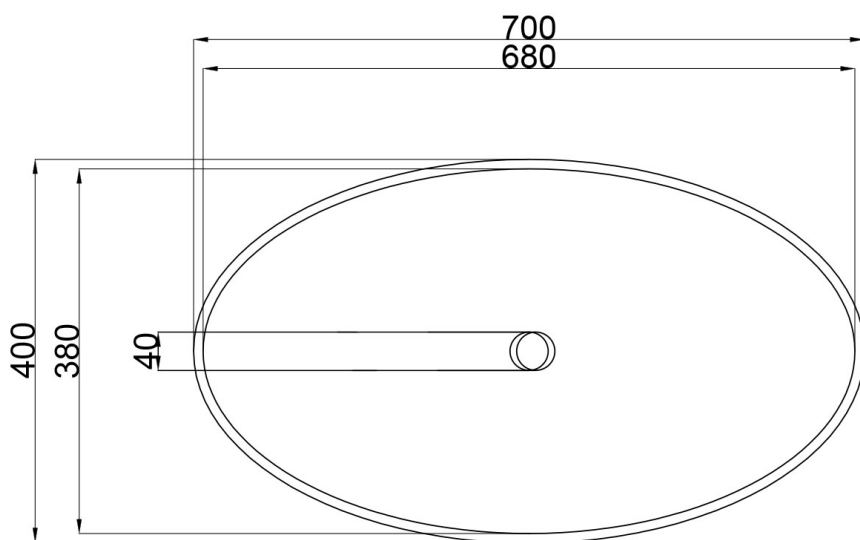

JEE-O maya basin specifications

Article code:

SWMBAS48
White DADOquartz

Material:

DADOquartz - Scratch & abrasion resistant

Waste diameter:

40mm

Dimensions:

L 70 x W 40 x H 9 cm

Basin rim:

1 cm

Net weight:

10kg

Note: cast products are subject to size variation of +/-5 %

Dimension package:

L 75 x W 45 x H 13 mm

Package weight:

5kg

UV stability:

6 / BSEN438

25 year warranty

HS code:

68109900

European Standard: