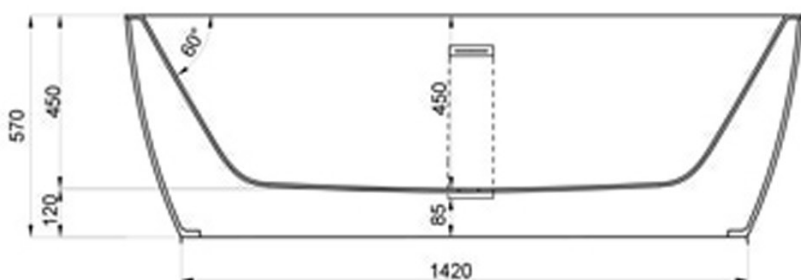

# JEE-O maya bath specifications

Article code:

**SBM040**

White DADOquartz

Dimensions:

Bathtub rim:

Net weight:

Water capacity:

L 171 x W 89 x H 57 cm

6 cm

100kg

195L

Material:

DADOquartz - Scratch & abrasion resistant

Note: cast products are subject to size variation of +/-5 %

Waste diameter:

50mm

Dimension package:

Package weight:

UV stability:

25 year warranty

L 179 x W 93 x H 69 cm

50kg

6 / BSEN438