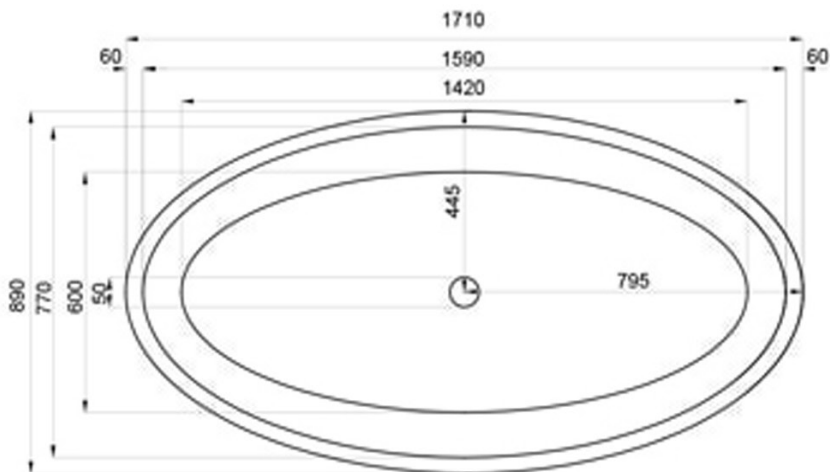

# JEE-O maya bath specifications

Article code:

**SBM040**

White DADOquartz

Dimensions:

Bathtub rim:

Net weight:

Water capacity:

L 171 x W 89 x H 57 cm

6 cm

100kg

195L

Material:

DADOquartz - Scratch & abrasion resistant

Note: cast products are subject to size variation of +/-5 %

Waste diameter:

50mm

Dimension package:

Package weight:

UV stability:

25 year warranty

L 179 x W 93 x H 69 cm

50kg

6 / BSEN438