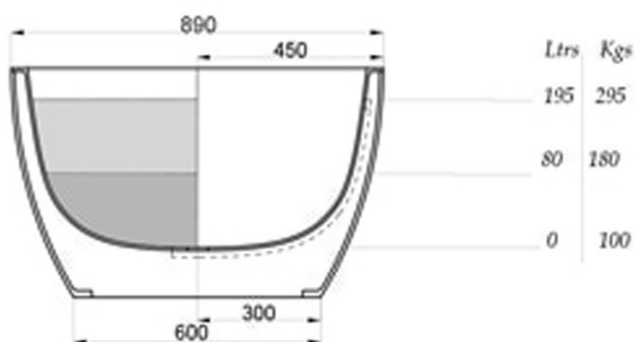

# JEE-O maya bath specifications

Article code:

**SBM040**

White DADOquartz

Dimensions:

Bathtub rim:

Net weight:

Water capacity:

L 171 x W 89 x H 57 cm

6 cm

100kg

195L

Material:

DADOquartz - Scratch & abrasion resistant

Note: cast products are subject to size variation of +/-5 %

Waste diameter:

50mm

Dimension package:

Package weight:

UV stability:

25 year warranty

L 179 x W 93 x H 69 cm

50kg

6 / BSEN438