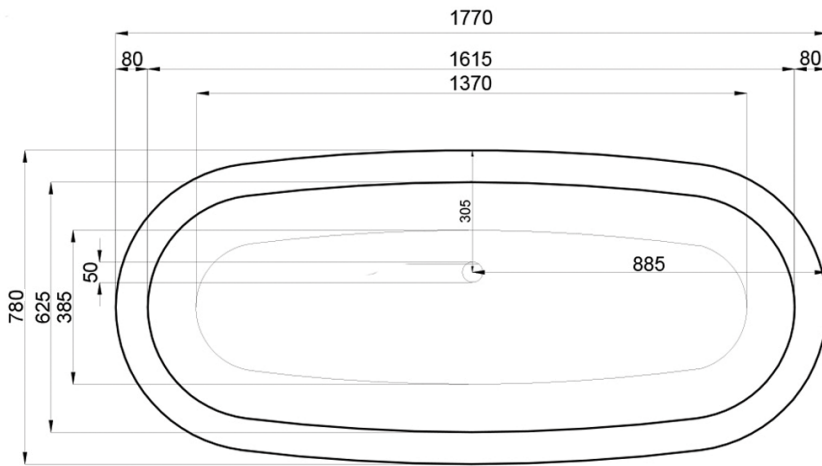

# JEE-O moloko bath specifications

Article code:

**SBM008**

White DADOquartz

Dimensions:

Bathtub rim:

Net weight:

Water capacity:

L 177 x W 78 x H 60 cm

8 cm

90kg

210L

Material:

DADOquartz - Scratch & abrasion resistant

Note: cast products are subject to size variation of +/-5 %

Waste diameter:

50mm

Dimension package:

Package weight:

UV stability:

25 year warranty

L 186 x W 84 x H 66 cm

50kg

6 / BSEN438