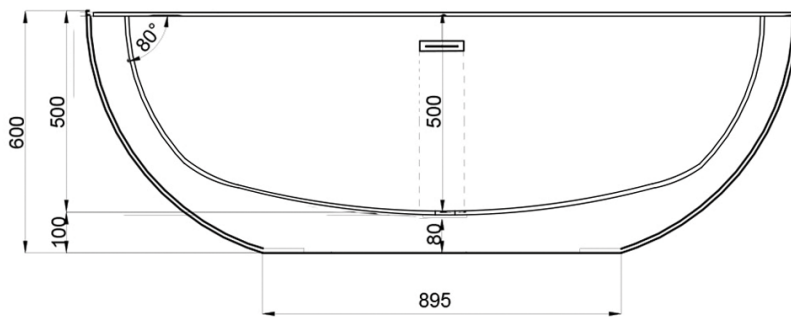

# JEE-O moloko bath specifications

Article code:

**SBM008**

White DADOquartz

Dimensions:

Bathtub rim:

Net weight:

Water capacity:

L 177 x W 78 x H 60 cm

8 cm

90kg

210L

Material:

DADOquartz - Scratch & abrasion resistant

Note: cast products are subject to size variation of +/-5 %

Waste diameter:

50mm

Dimension package:

Package weight:

UV stability:

25 year warranty

L 186 x W 84 x H 66 cm

50kg

6 / BSEN438