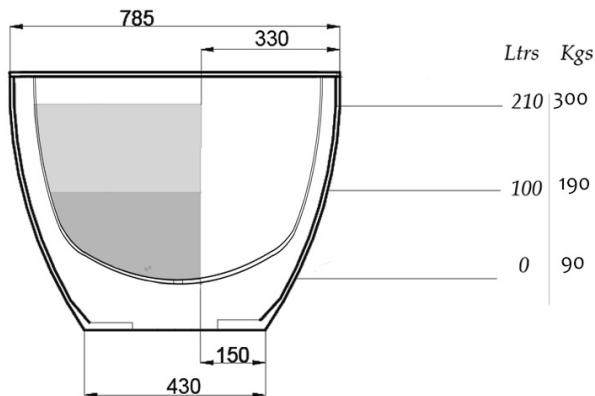

# JEE-O moloko bath specifications

Article code:

**SBM008**

White DADOquartz

Dimensions:

Bathtub rim:

Net weight:

Water capacity:

L 177 x W 78 x H 60 cm

8 cm

90kg

210L

Material:

DADOquartz - Scratch & abrasion resistant

Note: cast products are subject to size variation of +/-5 %

Waste diameter:

50mm

Dimension package:

Package weight:

UV stability:

25 year warranty

L 186 x W 84 x H 66 cm

50kg

6 / BSEN438