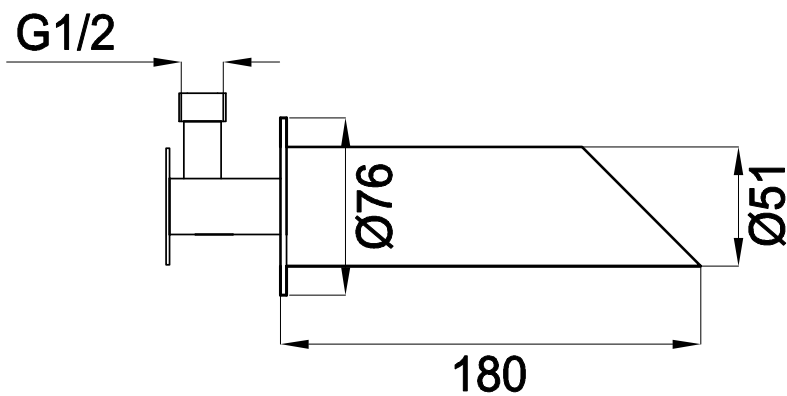

JEE-O pure spout specifications

by Lammerit Moerman

Article code:

300-3900

● brushed stainless steel

300-3901

● polished stainless steel

Material:

Stainless Steel r304

Cleaning:

JEE-O protect

Connection:

Thread:

G ½" (ø15mm / 0.6")
British Standard Pipe (BSP)

Dimension package:

Total weight:

Package weight:

L 27 x W 19 x H 14 cm
1.3 kg
0.4 kg

2 year warranty

HS code: 84818011900