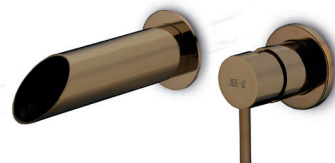

# JEE-O pure wall basin mixer set specifications

Article code:

**006-0000**

 brushed stainless steel

**006-0001**

 dark gold matt stainless steel

Material:  
Coating:

Stainless Steel r304  
PVD coating

Cartridge:

Sedal ceramic mixing mechanism (40mm),  
item code **005-0102**

Cleaning:

JEE-O protect

Flow at water of 38°C / 100,4°F:

9L p/m at 3bar pressure

Connection:  
Thread:

4 x G 1/2" (ø15mm / 0.6")  
British Standard Pipe (BSP)

Dimension package:  
Total weight:  
Package weight:

L 28 x W 19 x H 13,5 cm  
2.22 kg  
0.584 kg

2 year warranty

HS code: 84818011900