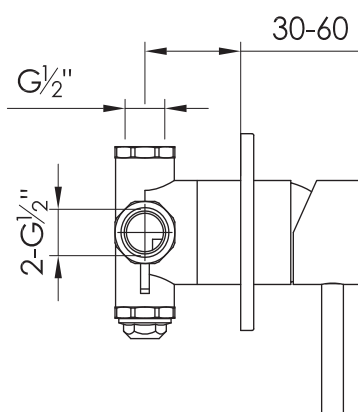

# JEE-O pure wall basin mixer set specifications

Article code:

**006-0000**

 brushed stainless steel

**006-0001**

 dark gold matt stainless steel

Material:  
Coating:

Stainless Steel r304  
PVD coating

Cartridge:

Sedal ceramic mixing mechanism (40mm),  
item code **005-0102**

Cleaning:

JEE-O protect

Flow at water of 38°C / 100,4°F:

9L p/m at 3bar pressure

Connection:  
Thread:

4 x G 1/2" (ø15mm / 0.6")  
British Standard Pipe (BSP)

Dimension package:  
Total weight:  
Package weight:

L 28 x W 19 x H 13,5 cm  
2.22 kg  
0.584 kg

2 year warranty

HS code: 84818011900