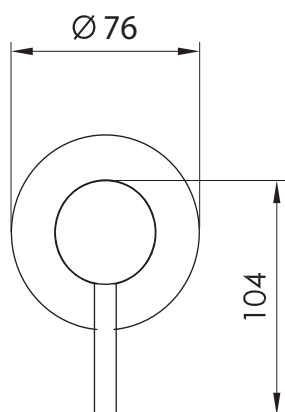

# JEE-O pure wall basin mixer set specifications

Article code:

**006-0000**

 brushed stainless steel

**006-0001**

 dark gold matt stainless steel

Material:  
Coating:

Stainless Steel r304  
PVD coating

Cartridge:

Sedal ceramic mixing mechanism (40mm),  
item code **005-0102**

Cleaning:

JEE-O protect

Flow at water of 38°C / 100,4°F:

9L p/m at 3bar pressure

Connection:  
Thread:

4 x G 1/2" (ø15mm / 0.6")  
British Standard Pipe (BSP)

Dimension package:  
Total weight:  
Package weight:

L 28 x W 19 x H 13,5 cm  
2.22 kg  
0.584 kg

2 year warranty

HS code: 84818011900