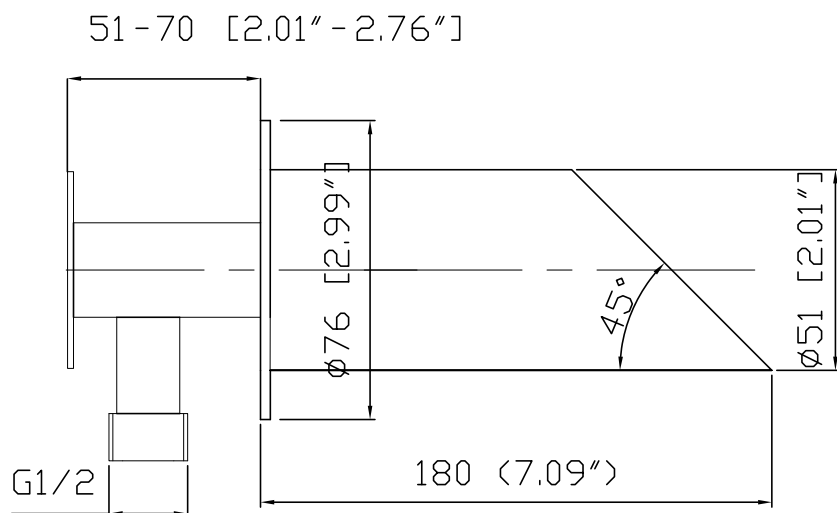

# JEE-O pure wall basin mixer set specifications

Article code:

**006-0000**

 brushed stainless steel

**006-0001**

 dark gold matt stainless steel

Material:  
Coating:

Stainless Steel r304  
PVD coating

Cartridge:

Sedal ceramic mixing mechanism (40mm),  
item code **005-0102**

Cleaning:

JEE-O protect

Flow at water of 38°C / 100,4°F:

9L p/m at 3bar pressure

Connection:  
Thread:

4 x G 1/2" (ø15mm / 0.6")  
British Standard Pipe (BSP)

Dimension package:  
Total weight:  
Package weight:

L 28 x W 19 x H 13,5 cm  
2.22 kg  
0.584 kg

2 year warranty

HS code: 84818011900