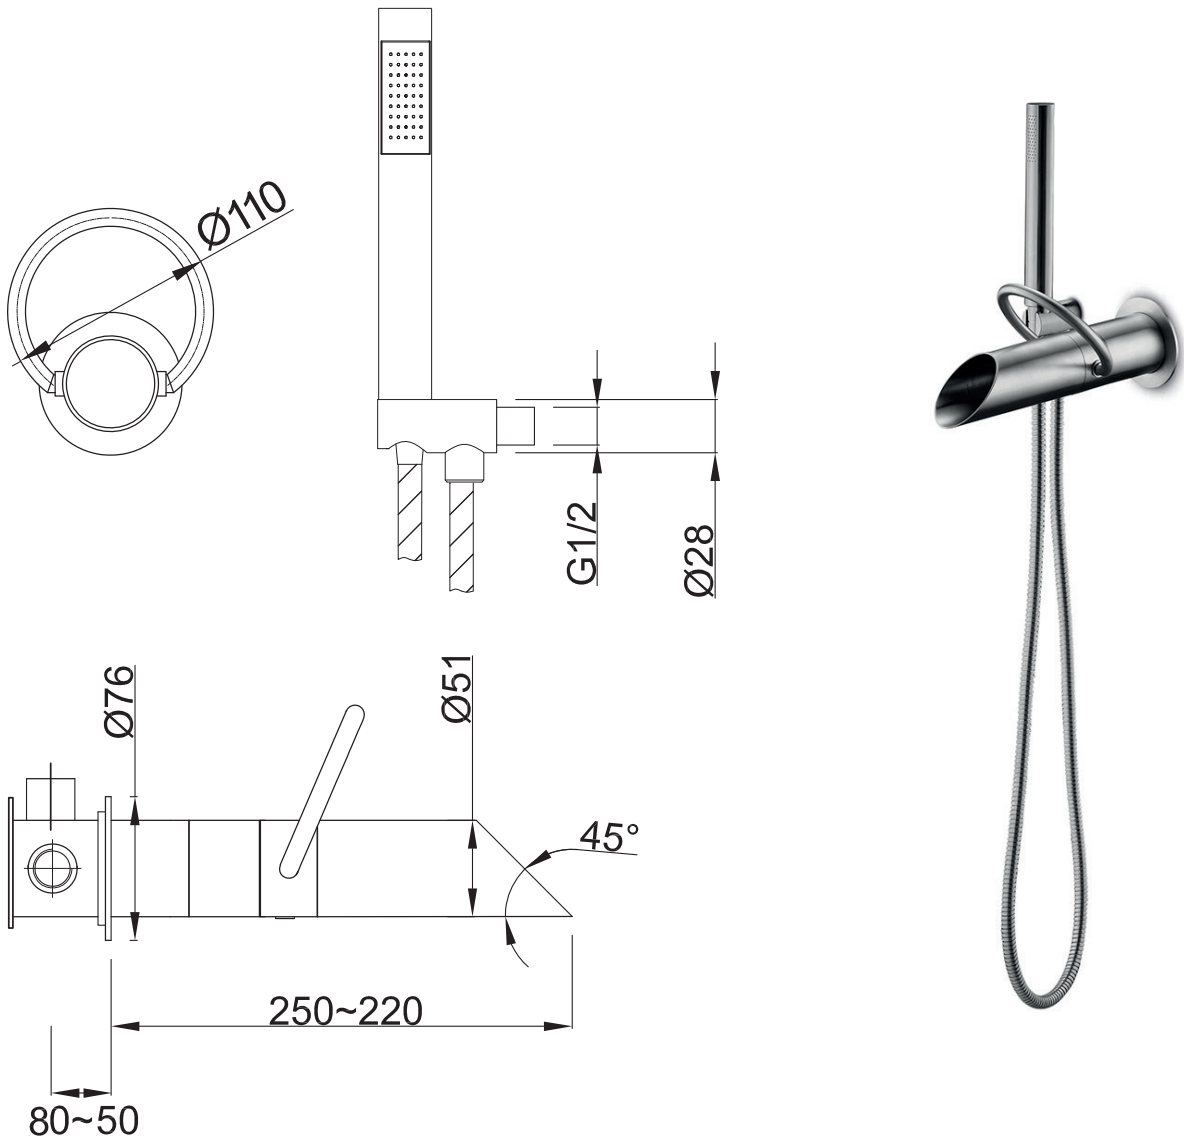

JEE-O pure wall bath mixer specifications

by Lammerit Moerman

left flow handshower

middle off

right flow spout

Article code:

300-3510

● brushed stainless steel

300-3511

● polished stainless steel

Material:

Stainless Steel r304

Cartridge:

Kerox ceramic mixing mechanism (progressive) with diverter, item code **005-0202**

Cleaning:

JEE-O protect

Flow at water of 38°C / 100,4°F:

9L p/m at 3bar pressure

Flexhose:

150 cm length

Connection:

Thread:

4 x G 1/2" (ø15mm / 0.6")
British Standard Pipe (BSP)

Dimension package:

Total weight:

Package weight:

L 45 x W 27 x H 14 cm
3.5 kg
0.3 kg

2 year warranty

HS code: 84818011900

Approvals: