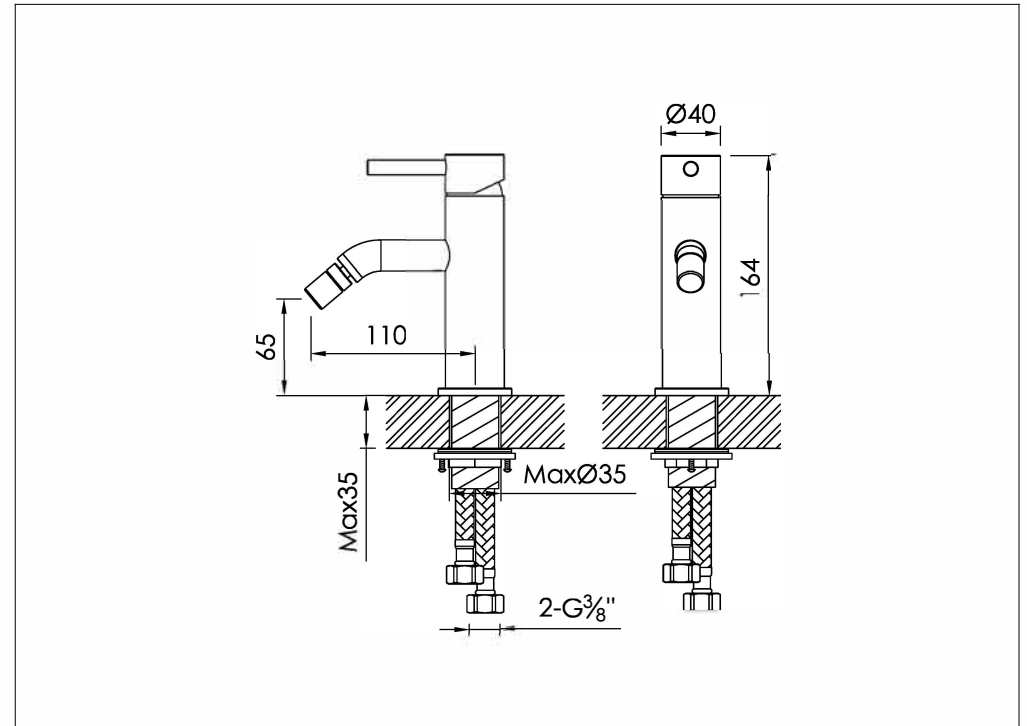

Top mounted bidet mixer with progressive cartridge

800-4100 - 800-4103

installation

technical diagram

explosion diagram