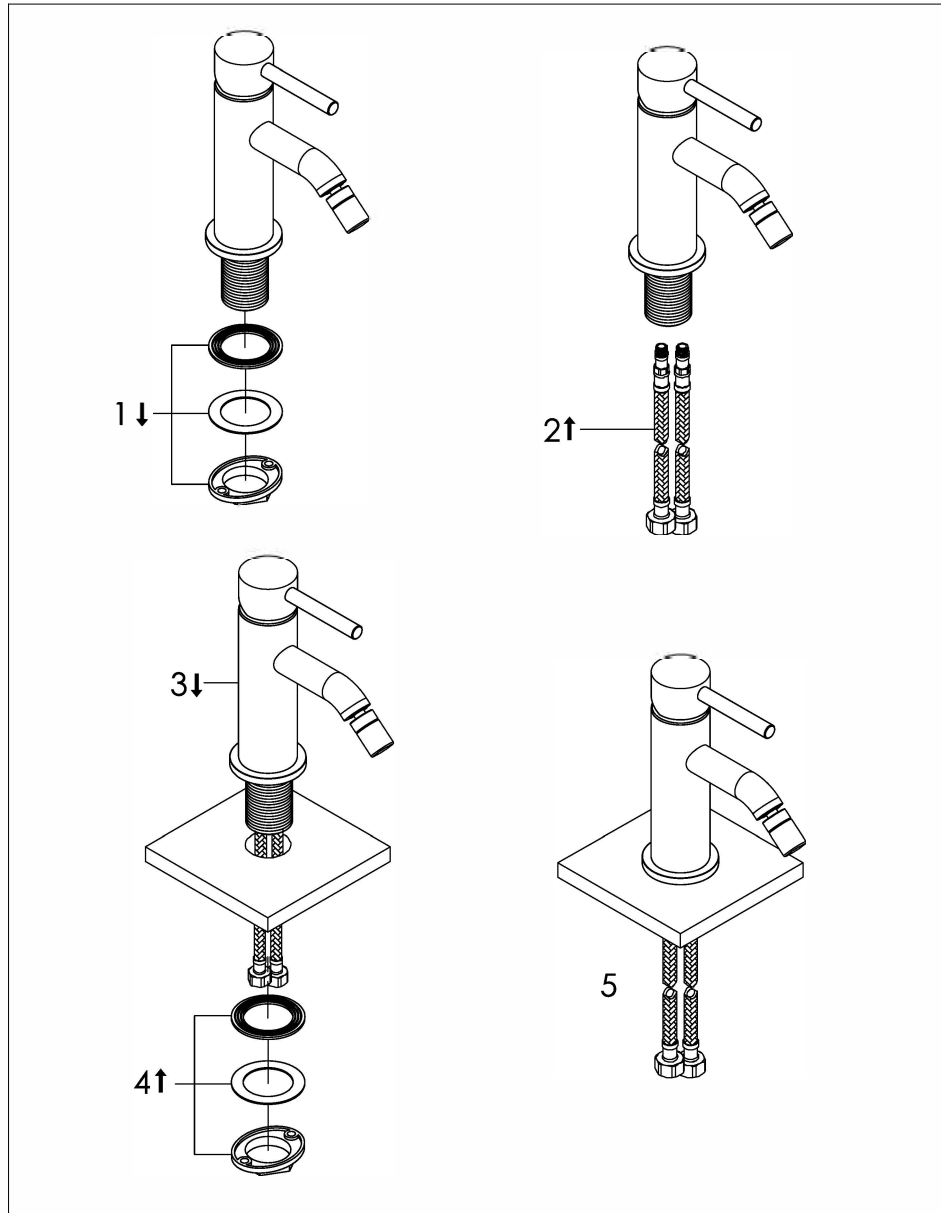

Top mounted bidet mixer with progressive cartridge

800-4100 - 800-4103

installation

technical diagram

explosion diagram