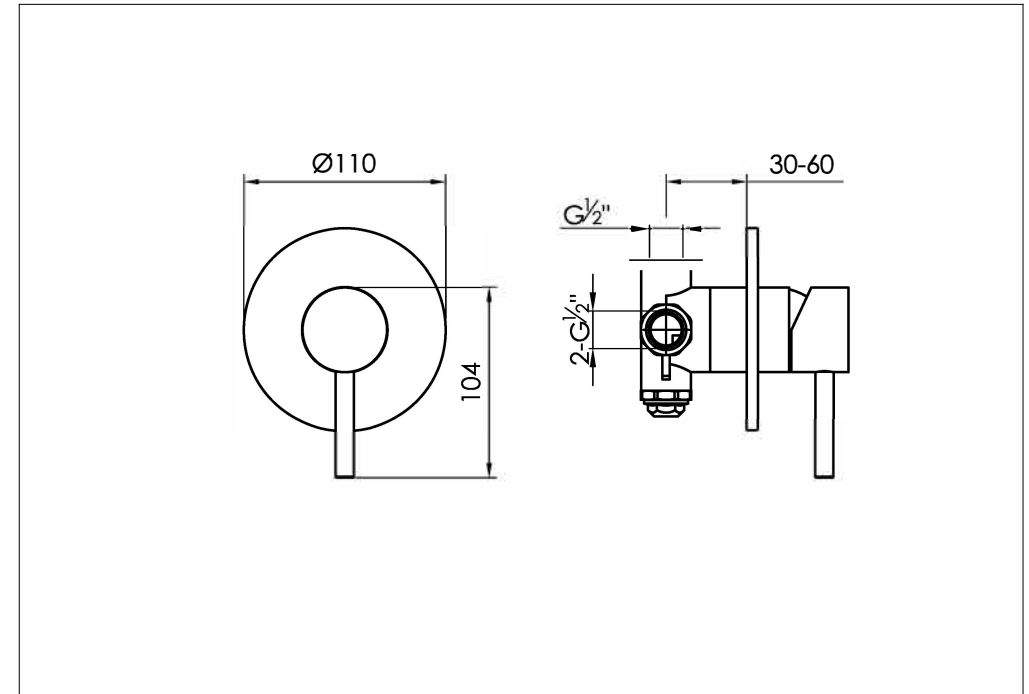

Wall mounted shower mixer with concealed body

Wand mengkraan met inbouwdeel

800-2100 - 800-2101 - 800-2103

installation

technical diagram

explosion diagram