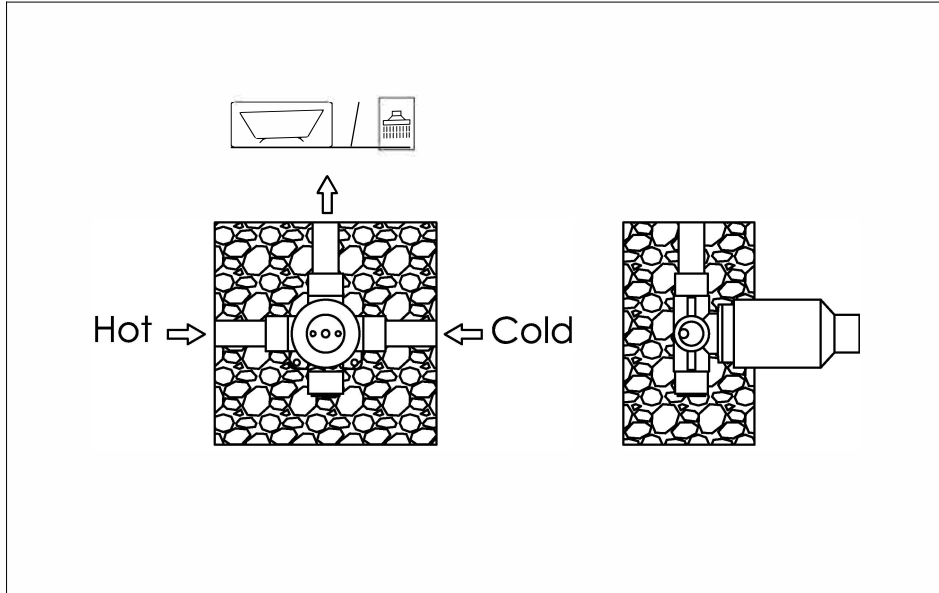

Wall mounted shower mixer with concealed body

Wand mengkraan met inbouwdeel

800-2100 - 800-2101 - 800-2103

installation

technical diagram

explosion diagram