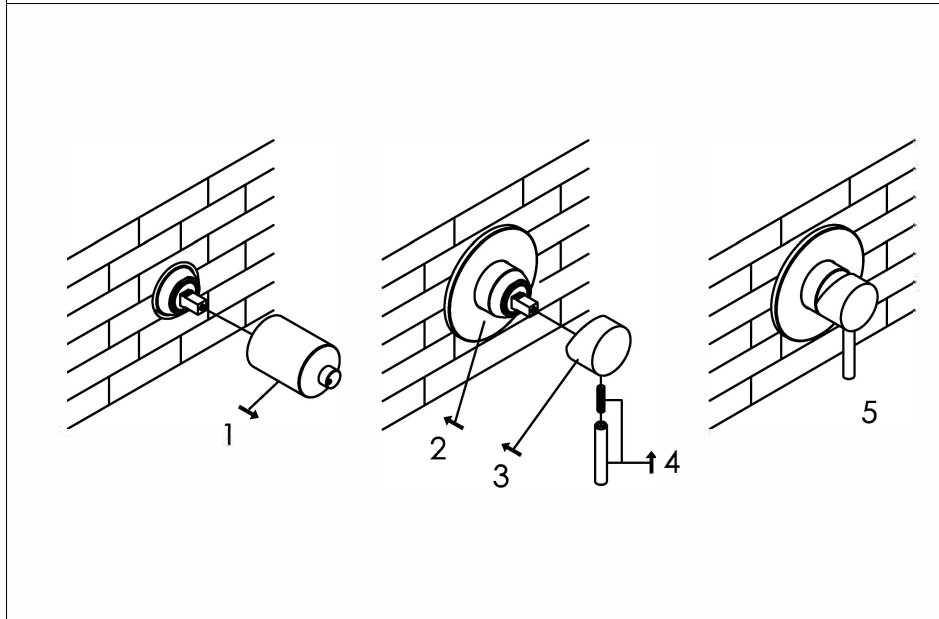

Wall mounted shower mixer with concealed body

Wand mengkraan met inbouwdeel

800-2100 - 800-2101 - 800-2103

installation

technical diagram

explosion diagram