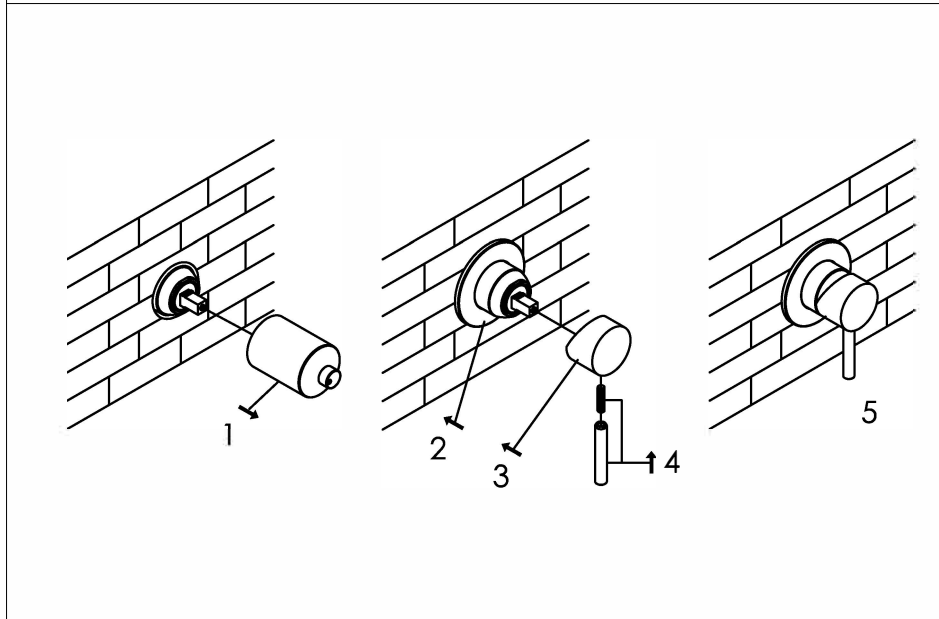

Wall mounted shower mixer with concealed body

Wand mengkraan met inbouwdeel

800-2400 - 800-2403

installation

technical diagram

explosion diagram