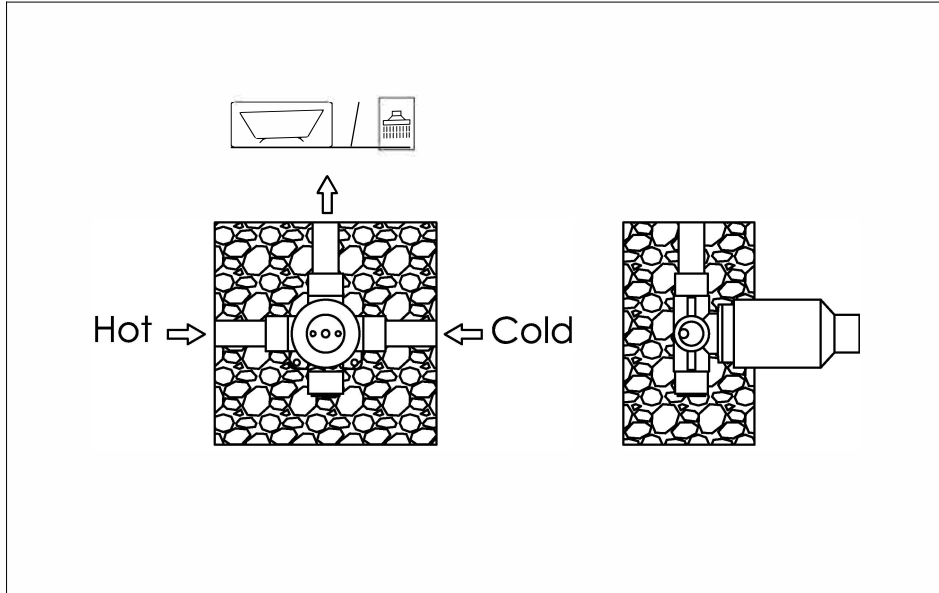

Wall mounted shower mixer with concealed body

Wand mengkraan met inbouwdeel

800-2400 - 800-2403

installation

technical diagram

explosion diagram