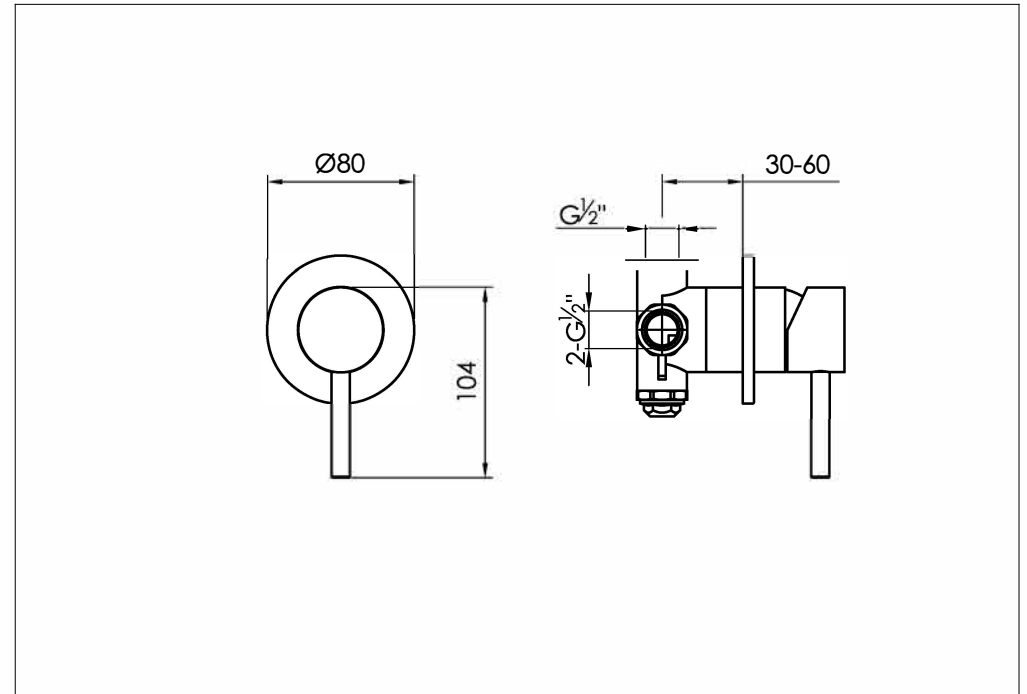

Wall mounted shower mixer with concealed body

Wand mengkraan met inbouwdeel

800-2400 - 800-2403

installation

technical diagram

explosion diagram