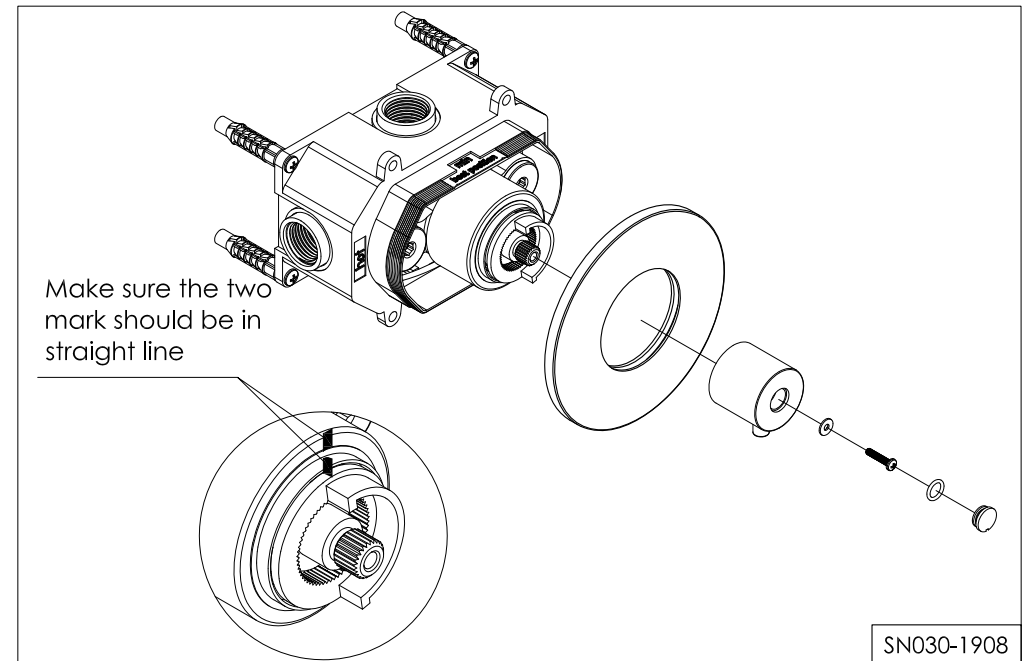

Wall mounted thermostatic mixer

wand mengkraan met thermostaat

800-2500 / 800-2503 / 800-2504

installation

technical diagram

explosion diagram

SN030-1908