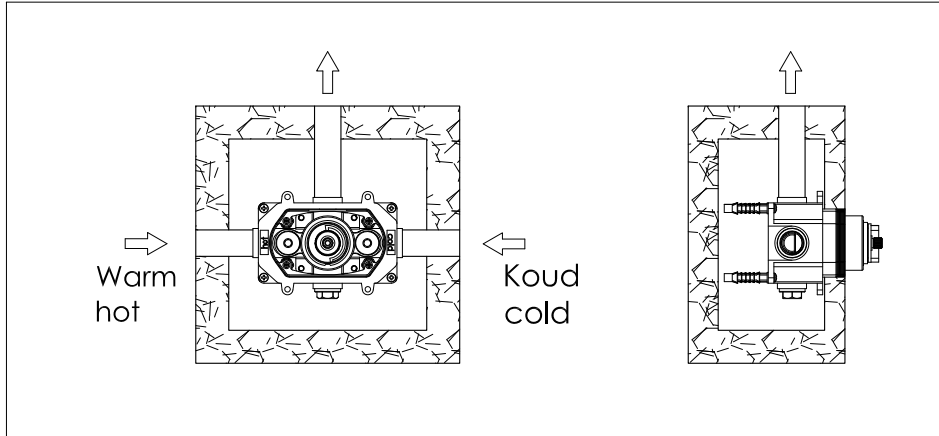

Wall mounted thermostatic mixer

wand mengkraan met thermostaat

800-2500 / 800-2503 / 800-2504

installation

technical diagram

explosion diagram

SN030-1908