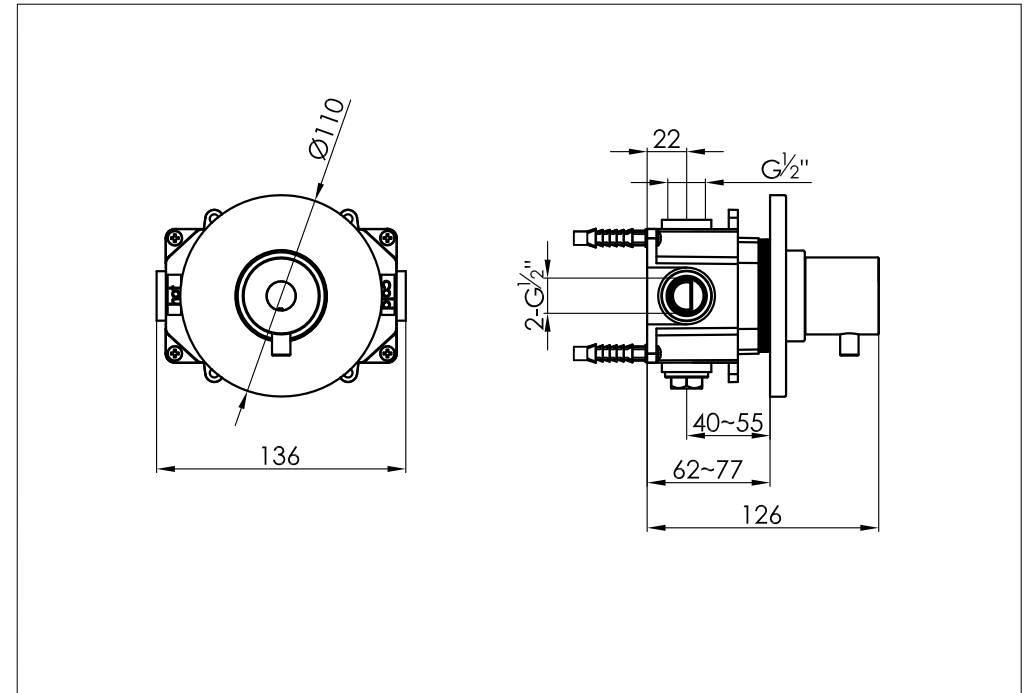

Wall mounted thermostatic mixer

wand mengkraan met thermostaat

800-2500 / 800-2503 / 800-2504

installation

technical diagram

explosion diagram

SN030-1908