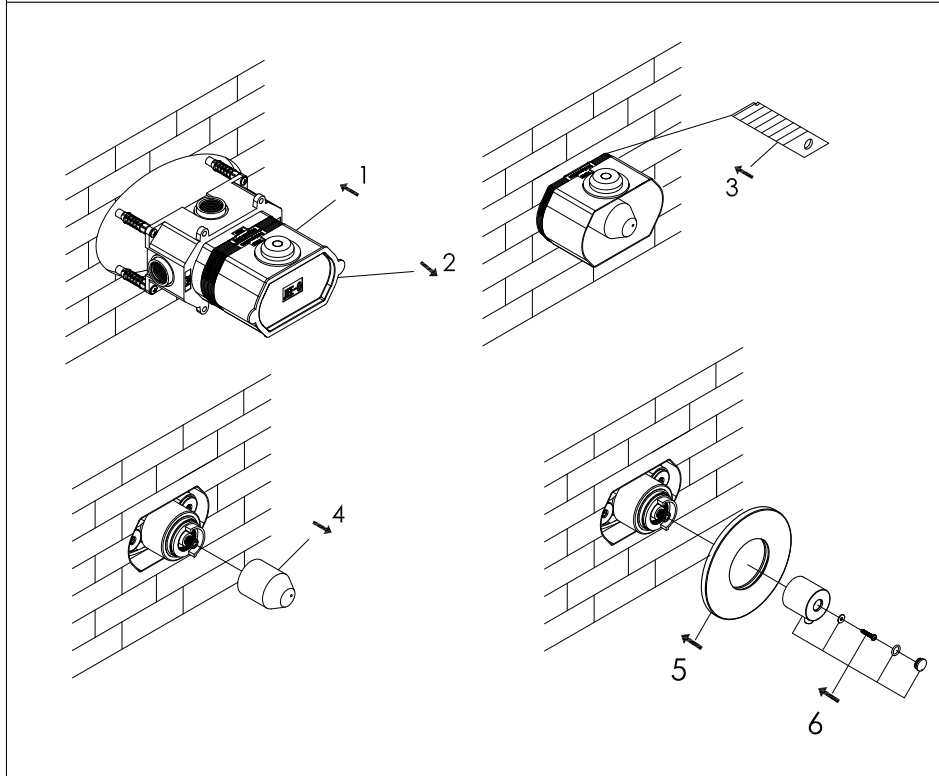

Wall mounted thermostatic mixer

wand mengkraan met thermostaat

800-2500 / 800-2503 / 800-2504

installation

technical diagram

explosion diagram

SN030-1908