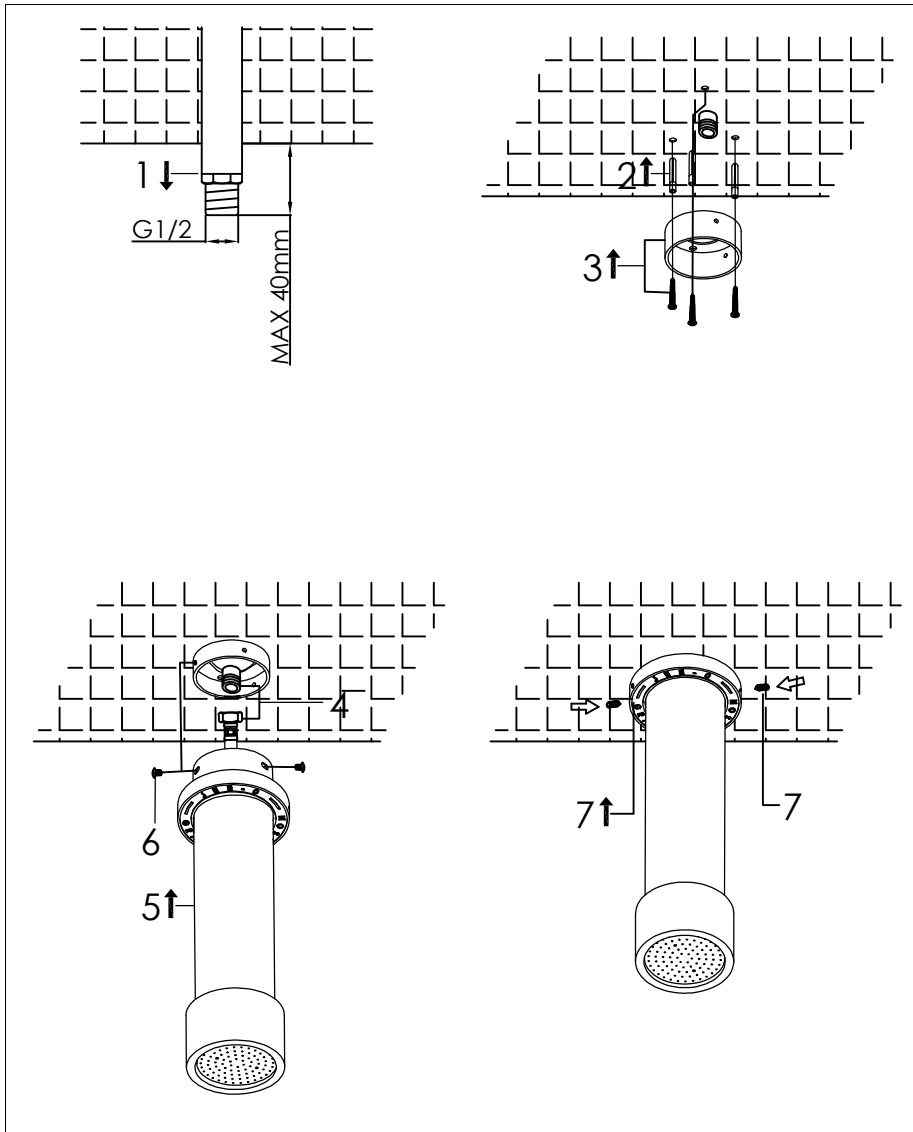

Wall mounted shower

Wand mengkraan

700-6802

installation

technical diagram

explosion diagram