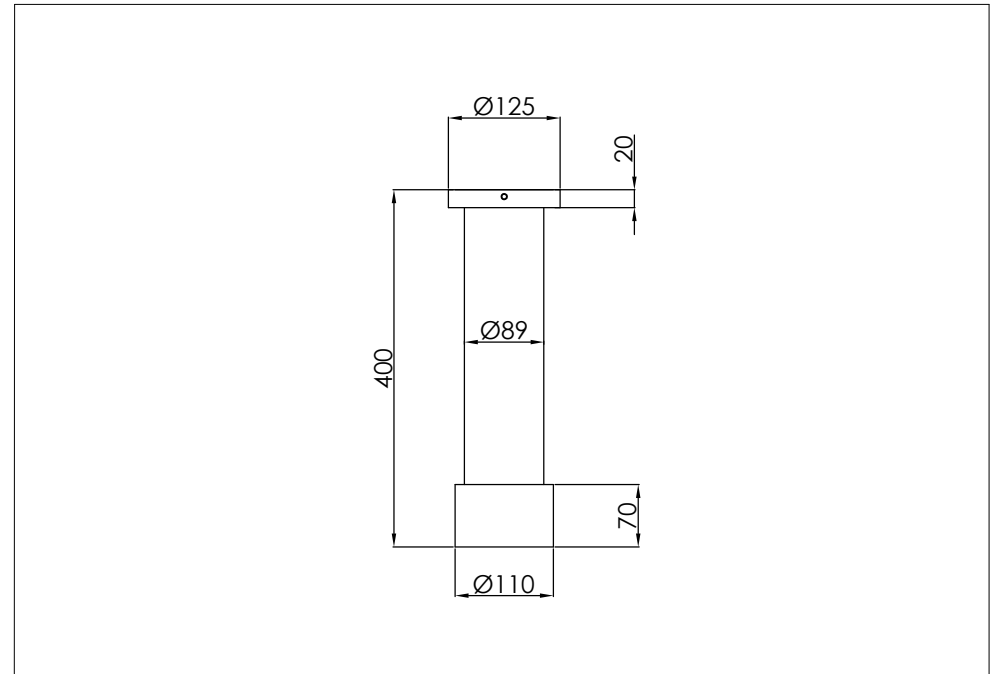

Wall mounted shower

Wand mengkraan

700-6802

installation

technical diagram

explosion diagram