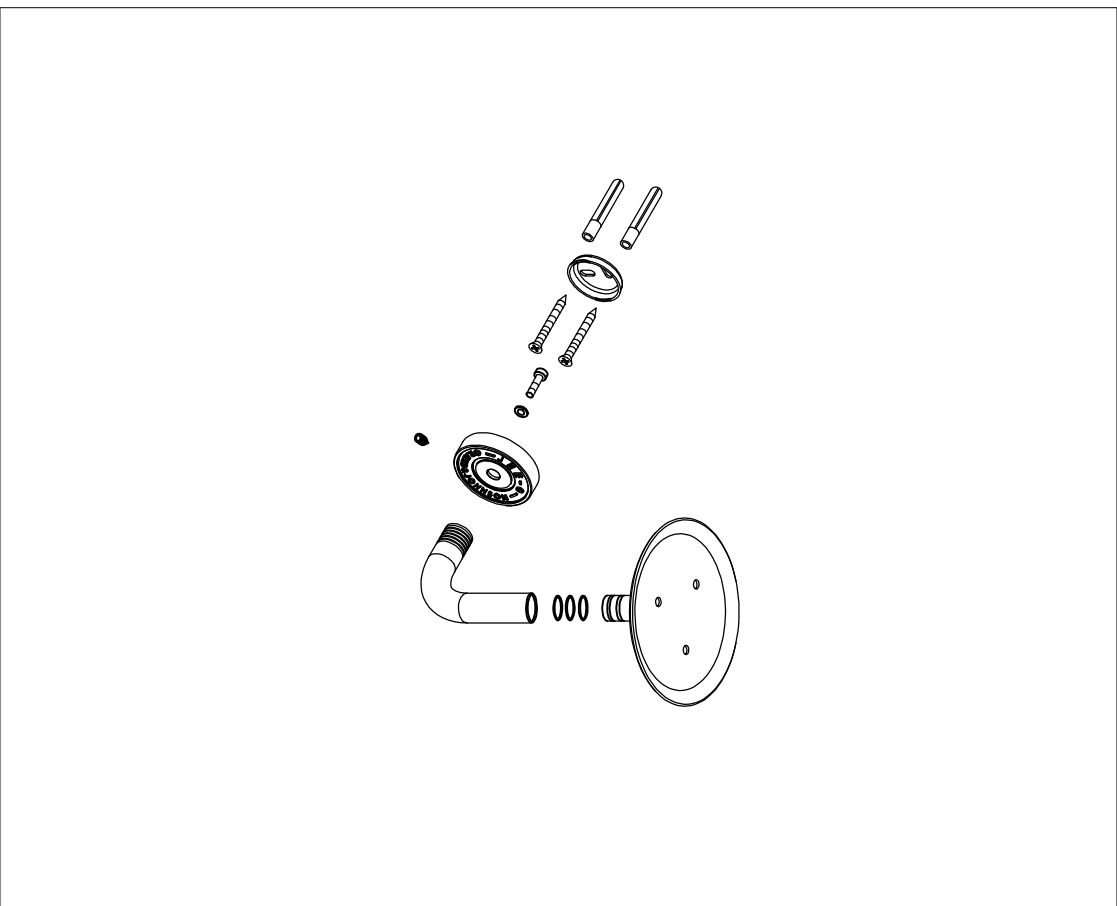

Soap dish holder

701-0092 / 701-0090

explosion diagram

technical diagram