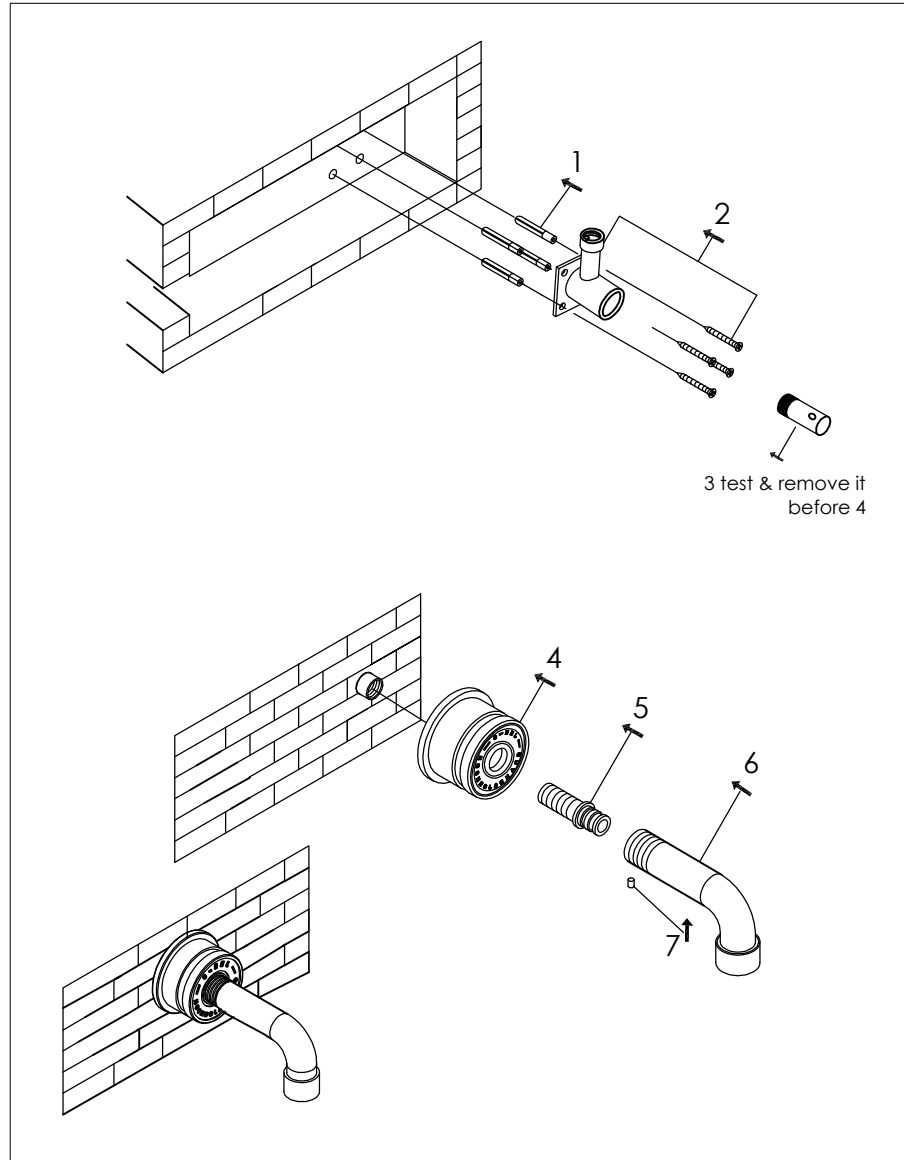

wall mounted basin spout

wand wastafelkraan

700-3912

installation