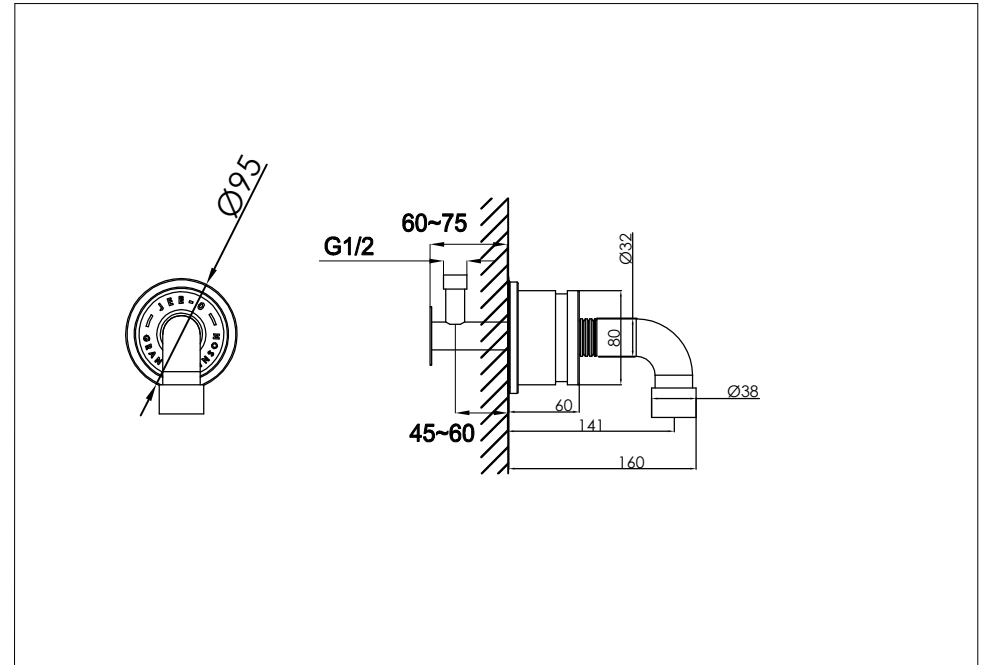

wall mounted basin spout

wand wastafelkraan

700-3912

### installation

### technical diagram