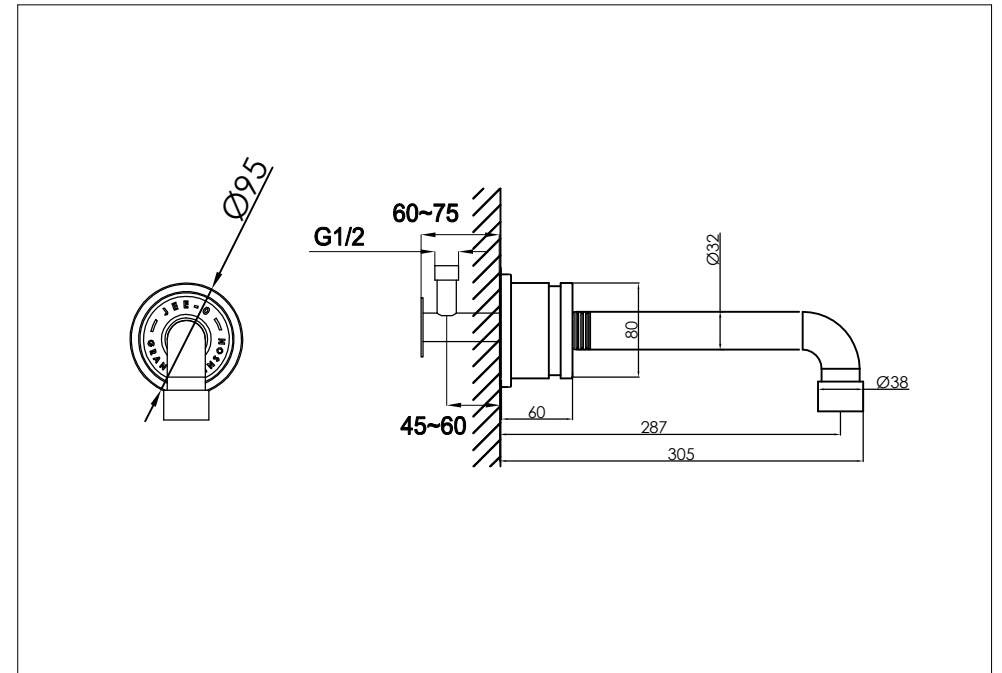

wall mounted basin spout

wand wastafelkraan

700-3902

### installation

### technical diagram