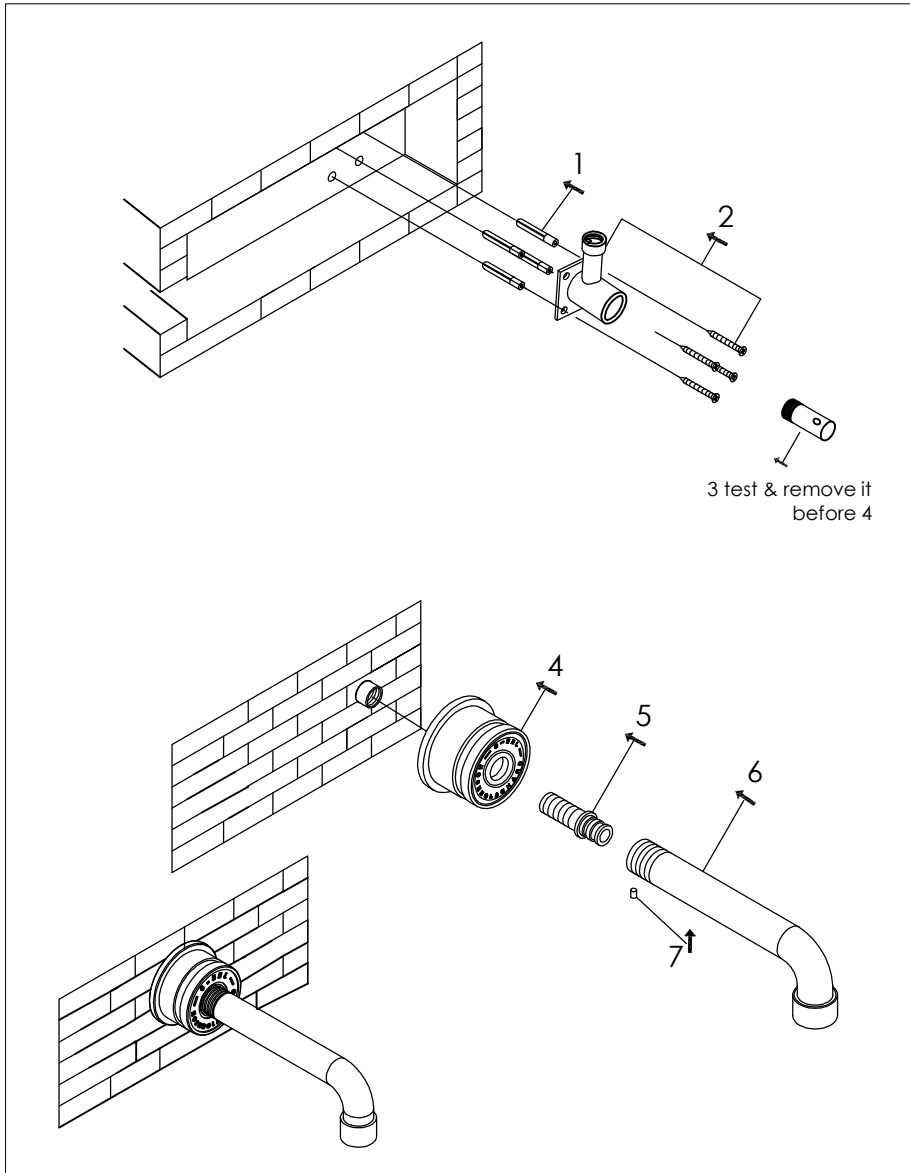

wall mounted basin spout

wand wastafelkraan

700-3902

### installation