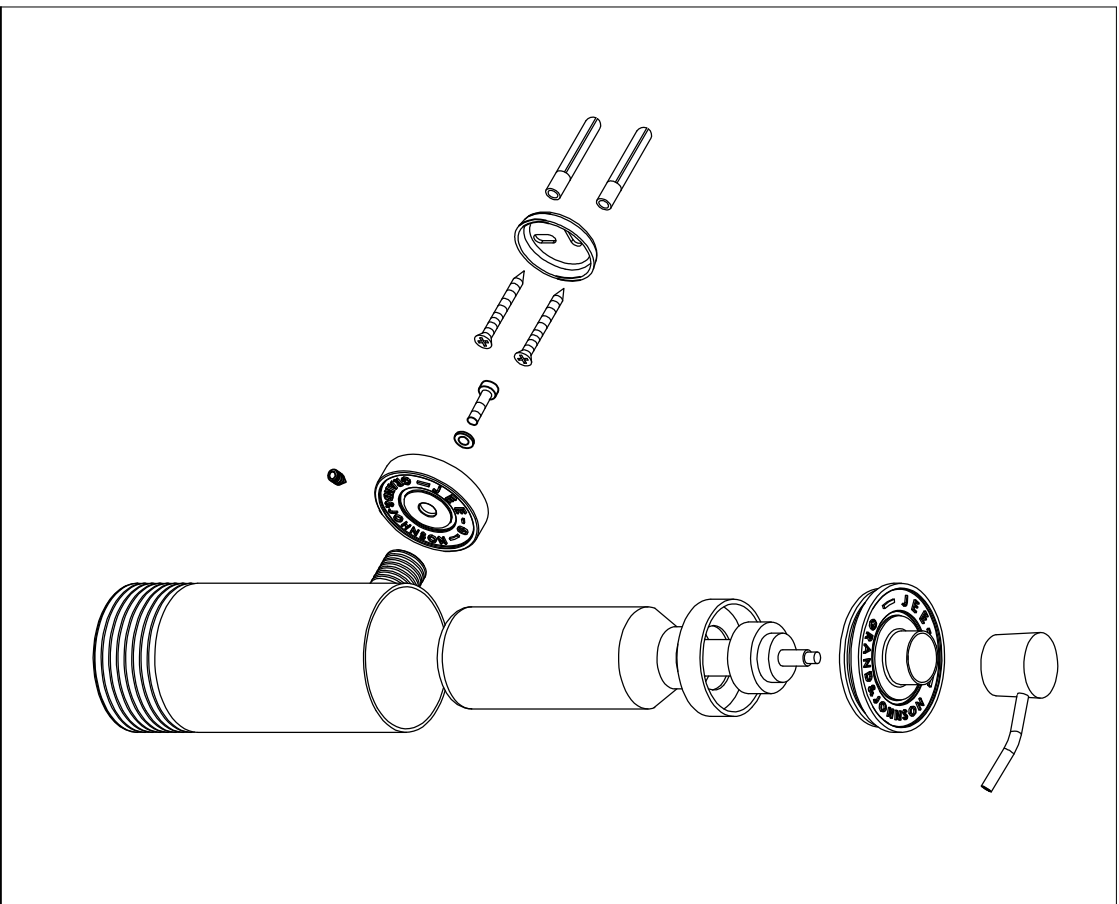

Soap dispensa & holder

701-0042 / 701-0040

explosion diagram

technical diagram