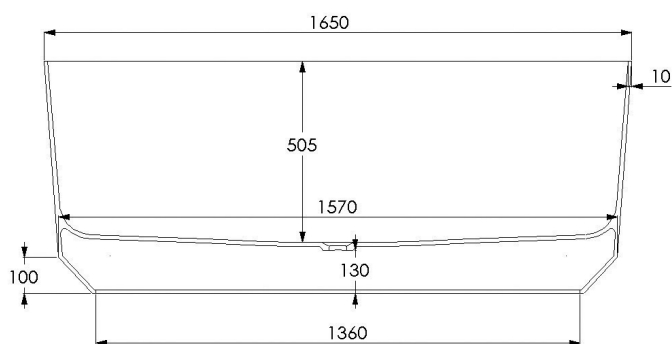

# JEE-O bloom bath specifications

Article code:

**SBM074**

White DADOquartz

Material:

DADOquartz - Scratch & abrasion resistant

Overflow:

with integrated overflow

Waste diameter:

50 mm

Dimensions:

L 165 x W 80 x H 64 cm

Bathtub rim:

1 cm

Net weight:

103 kg

Water capacity:

430 L

Note: cast products are subject to size variation of +/- 5 %

Dimension package:

L 170 x W 85 x H 79 cm

Package weight:

50 kg

UV stability: