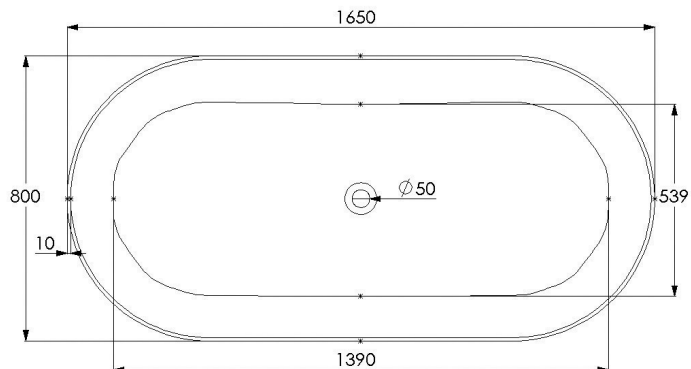

# JEE-O bloom bath specifications

Article code:

**SBM074**

White DADOquartz

Material:

DADOquartz - Scratch & abrasion resistant

Overflow:

with integrated overflow

Waste diameter:

50 mm

Dimensions:

L 165 x W 80 x H 64 cm

Bathtub rim:

1 cm

Net weight:

103 kg

Water capacity:

430 L

Note: cast products are subject to size variation of +/- 5 %

Dimension package:

L 170 x W 85 x H 79 cm

Package weight:

50 kg

UV stability: