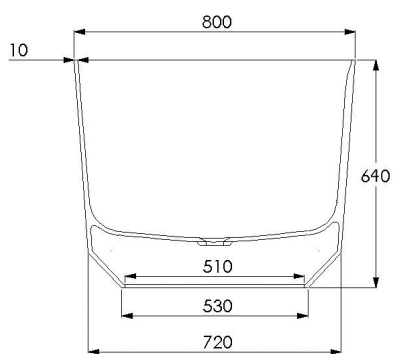

JEE-O bloom bath specifications

Article code:

SBM074

White DADOquartz

Material:

DADOquartz - Scratch & abrasion resistant

Overflow:

with integrated overflow

Waste diameter:

50 mm

Dimensions:

L 165 x W 80 x H 64 cm

Bathtub rim:

1 cm

Net weight:

103 kg

Water capacity:

430 L

Note: cast products are subject to size variation of +/- 5 %

Dimension package:

L 170 x W 85 x H 79 cm

Package weight:

50 kg

UV stability:

6 / BSEN438

25 year warranty

HS code:

68109900

European Standard:

NEN-EN 14516-2015